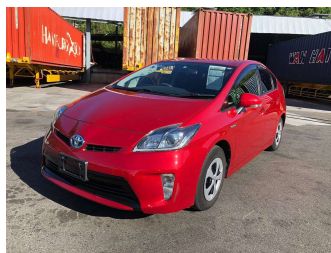

# 2013 Toyota Prius S

**Purchase Price** **POA**

Includes GST  
Excludes on-road costs of \$595

Finance may be available on this vehicle. Ask one of our friendly staff for more information.

Gain peace of mind with Mechanical Breakdown Insurance. **Ask us how.**

- Top features**
- » ABS Brakes
  - » Air Conditioning
  - » Electric Windows
  - » Fog Lights
  - » Power Steering
  - » Winker Mirror

Body Style  
**5 door, Hatchback**

Odometer  
**99,197 km**

Engine  
**1800 cc, Hybrid**

Fuel Type  
**Hybrid**

Transmission  
**Automatic, 2WD**

Wheels  
-

VIN  
-

Interior  
**Gray**

Safety  
-

Reg No.  
-

Ext Colour  
**Red**