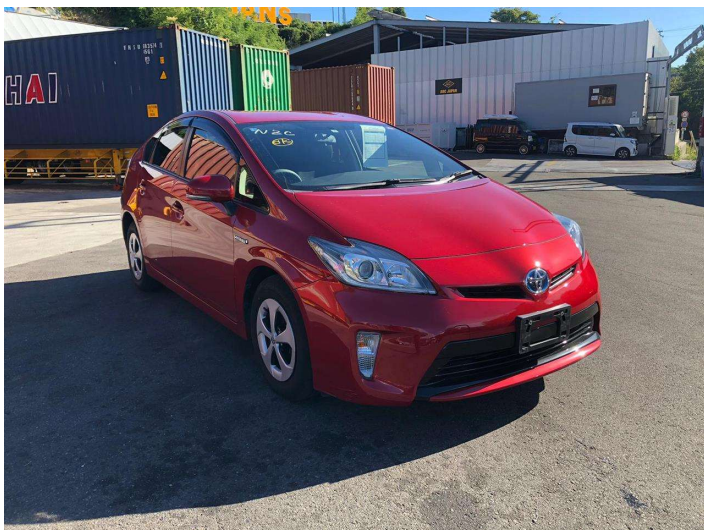

# 2013 Toyota Prius S

**Purchase Price** **POA**

Includes GST  
Excludes on-road costs of \$595

Finance may be available on this vehicle. Ask one of our friendly staff for more information.

Gain peace of mind with Mechanical Breakdown Insurance. **Ask us how.**

- Top features**
- » ABS Brakes
  - » Air Conditioning
  - » Electric Windows
  - » Fog Lights
  - » Power Steering
  - » Winker Mirror

Body Style  
**5 door, Hatchback**

Odometer  
**99,197 km**

Engine  
**1800 cc, Hybrid**

Fuel Type  
**Hybrid**

Transmission  
**Automatic, 2WD**

Wheels  
-

VIN  
-

Interior  
**Gray**

Safety  
-

Reg No.  
-

Ext Colour  
**Red**