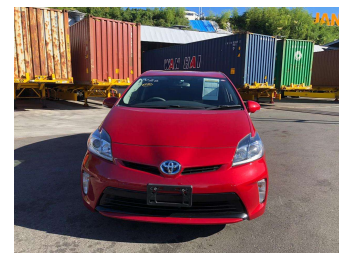

# 2013 Toyota Prius S

**Purchase Price** **POA**

Includes GST  
Excludes on-road costs of \$595

Finance may be available on this vehicle. Ask one of our friendly staff for more information.

Gain peace of mind with Mechanical Breakdown Insurance. **Ask us how.**

- Top features**
- » ABS Brakes
  - » Air Conditioning
  - » Electric Windows
  - » Fog Lights
  - » Power Steering
  - » Winker Mirror

Body Style  
**5 door, Hatchback**

Odometer  
**99,197 km**

Engine  
**1800 cc, Hybrid**

Fuel Type  
**Hybrid**

Transmission  
**Automatic, 2WD**

Wheels  
-

VIN  
-

Interior  
**Gray**

Safety  
-

Reg No.  
-

Ext Colour  
**Red**