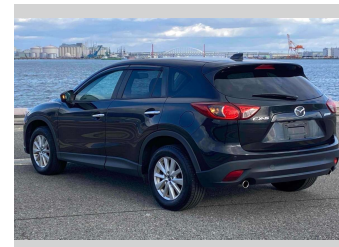

2012 Mazda CX-5 20S

Purchase Price

$13,900

Includes GST
Excludes on-road costs of $595

Finance may be available on this vehicle. Ask one of our friendly staff for more information.

Gain peace of mind with Mechanical Breakdown Insurance. **Ask us how.**

Top features

- » ABS Brakes
- » Air Conditioning
- » Alarm
- » Alloys
- » Car Stereo
- » Dark Interior
- » Digital Dash
- » Electric Mirrors
- » Electric Windows
- » Fog Lights
- » Folding Side Mirrors
- » Keyless Entry
- » Lane Departure Warning...
- » Parking Sensors
- » Power Steering
- » Pre-Collision System
- » Push Start
- » Reversing Camera

Body Style

5 door, SUV / 4x4

Odometer

104,685 km

Engine

2000 cc

Fuel Type

Petrol

Transmission

Automatic, 2WD

Wheels

-

VIN

-

Interior

Gray

Safety

-

Reg No.

-

Ext Colour

Black

History

-

Seats

5 seats

CO2 Emissions

-

Energy Economy

-

Stock ID: 14631

JAN JAPAN MOTORS

Jan Japan - Mt Wellington | Phone 09 278 9643 | Email
sales.mtw@janjapan.co.nz
5 Fraser Road, Mount Wellington, Auckland 1072
www.janjapan.co.nz