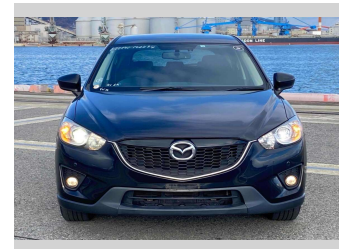

# 2012 Mazda CX-5 20S

Purchase Price

**\$13,900**

Includes GST  
Excludes on-road costs of \$595

Finance may be available on this vehicle. Ask one of our friendly staff for more information.

Gain peace of mind with Mechanical Breakdown Insurance. **Ask us how.**

Body Style

**5 door, SUV / 4x4**

Odometer

**104,685 km**

Engine

**2000 cc**

Fuel Type

**Petrol**

Transmission

**Automatic, 2WD**

Wheels

-

VIN

-

Interior

**Gray**