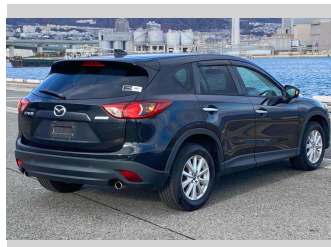

2012 Mazda CX-5 20S

Purchase Price **$14,500**

Includes GST
Excludes on-road costs of $595

Finance may be available on this vehicle. Ask one of our friendly staff for more information.

Gain peace of mind with Mechanical Breakdown Insurance. **Ask us how.**

1. **Top features**
2. » ABS Brakes
   - » Air Conditioning
   - » Alarm
   - » Alloys
   - » Car Stereo
   - » Dark Interior
   - » Digital Dash
   - » Electric Mirrors
   - » Electric Windows
   - » Fog Lights
   - » Folding Side Mirrors
   - » Keyless Entry
   - » Lane Departure Warning...
   - » Parking Sensors
   - » Power Steering
   - » Pre-Collision System
   - » Push Start
   - » Reversing Camera

Body Style
5 door, SUV / 4x4

Odometer
104,685 km

Engine
2000 cc

Fuel Type
Petrol

Transmission
Automatic, 2WD

Wheels
-

VIN
-

Interior
Gray

Safety
-

Reg No.

-

Ext Colour
Black

History

-

Seats
5 seats

CO2 Emissions

-

Energy Economy

-

Stock ID: 14631

JAN JAPAN MOTORS

Jan Japan - Mt Wellington | Phone 09 278 9643 | Email sales.mtw@janjapan.co.nz
5 Fraser Road, Mount Wellington, Auckland 1072
www.janjapan.co.nz