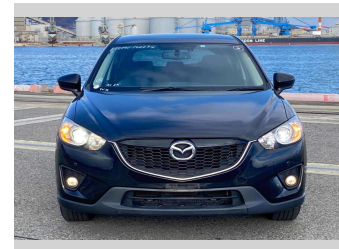

# 2012 Mazda CX-5 20S

**Purchase Price** **\$14,500**

Includes GST  
Excludes on-road costs of \$595

Finance may be available on this vehicle. Ask one of our friendly staff for more information.

Gain peace of mind with Mechanical Breakdown Insurance. **Ask us how.**

Body Style  
**5 door, SUV / 4x4**

Odometer  
**104,685 km**

Engine  
**2000 cc**

Fuel Type  
**Petrol**

Transmission  
**Automatic, 2WD**

Wheels  
-

VIN  
-

Interior  
**Gray**