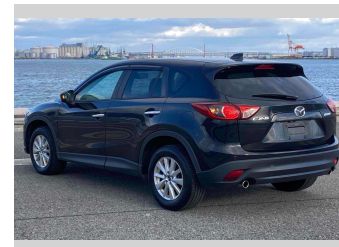

2012 Mazda CX-5 20S

Purchase Price **$14,500**

Includes GST
Excludes on-road costs of $595

Finance may be available on this vehicle. Ask one of our friendly staff for more information.

Gain peace of mind with Mechanical Breakdown Insurance. **Ask us how.**

1. **Top features**
2. » ABS Brakes
   - » Air Conditioning
   - » Alarm
   - » Alloys
   - » Car Stereo
   - » Dark Interior
   - » Digital Dash
   - » Electric Mirrors
   - » Electric Windows
   - » Fog Lights
   - » Folding Side Mirrors
   - » Keyless Entry
   - » Lane Departure Warning...
   - » Parking Sensors
   - » Power Steering
   - » Pre-Collision System
   - » Push Start
   - » Reversing Camera

Body Style
5 door, SUV / 4x4

Odometer
104,685 km

Engine
2000 cc

Fuel Type
Petrol

Transmission
Automatic, 2WD

Wheels
-

VIN
-

Interior
Gray

Safety
-

Reg No.

-

Ext Colour
Black

History

-

Seats
5 seats

CO2 Emissions

-

Energy Economy

-

Stock ID: 14631

JAN JAPAN MOTORS

Jan Japan - Mt Wellington | Phone 09 278 9643 | Email sales.mtw@janjapan.co.nz
5 Fraser Road, Mount Wellington, Auckland 1072
www.janjapan.co.nz