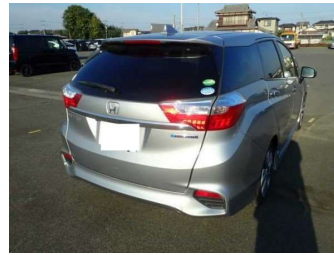

2017 Honda Shuttle Hybrid

Purchase Price **POA**
Includes GST
Excludes on-road costs of \$595

Finance may be available on this vehicle. Ask one of our friendly staff for more information.

Gain peace of mind with Mechanical Breakdown Insurance. **Ask us how.**

- Top features**
- » ABS Brakes
 - » Air Conditioning
 - » Electric Windows
 - » Power Steering
 - » Spoiler
 - » Winker Mirror

Body Style
5 door, Station Wagon

Odometer
96,431 km

Engine
1500 cc, Hybrid

Fuel Type
Hybrid

Transmission
Automatic, 2WD

Wheels
-

VIN
-

Interior
Gray

Safety
-

Reg No.
-

Ext Colour
Silver

History
-