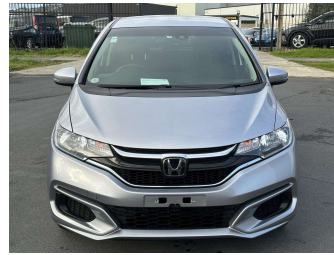

# 2019 Honda Fit Hybrid

**Purchase Price**

**\$14,700**

Includes GST  
Excludes on-road costs of \$595

Finance may be available on this vehicle. Ask one of our friendly staff for more information.

Gain peace of mind with Mechanical Breakdown Insurance. **Ask us how.**

Body Style  
**5 door, Hatchback**

Odometer  
**88,776 km**

Engine  
**1500 cc, Hybrid**

Fuel Type  
**Hybrid**

Transmission  
**Automatic, 4WD**

Wheels  
-

VIN  
**7AT08G2YX24307163**

Interior  
**Gray**