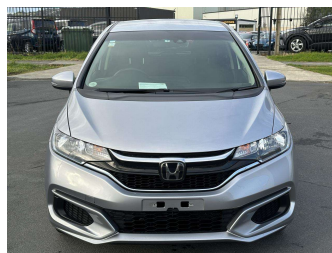

2019 Honda Fit Hybrid

Purchase Price

\$14,900

Includes GST
Excludes on-road costs of \$595

Finance may be available on this vehicle. Ask one of our friendly staff for more information.

Gain peace of mind with Mechanical Breakdown Insurance. **Ask us how.**

Body Style
5 door, Hatchback

Odometer
88,776 km

Engine
1500 cc, Hybrid

Fuel Type
Hybrid

Transmission
Automatic, 4WD

Wheels
-

VIN
7AT08G2YX24307163

Interior
Gray