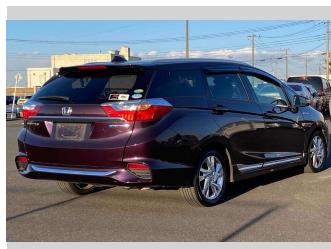

2017 Honda Shuttle Hybrid Z

Purchase Price **\$12,780**
Includes GST
 Excludes on-road costs of \$595

Finance may be available on this vehicle. Ask one of our friendly staff for more information.

Gain peace of mind with Mechanical Breakdown Insurance. **Ask us how.**

Body Style
5 door, Station Wagon

Odometer
100,046 km

Engine
1500 cc, Hybrid

Fuel Type
Hybrid

Transmission
Automatic, 2WD

Wheels
 -

VIN
 -

Interior
Gray