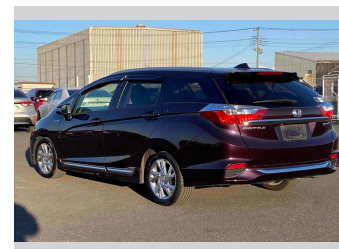

2017 Honda Shuttle Hybrid Z

Purchase Price **\$12,780**
Includes GST
 Excludes on-road costs of \$595

Finance may be available on this vehicle. Ask one of our friendly staff for more information.

Gain peace of mind with Mechanical Breakdown Insurance. **Ask us how.**

Body Style
5 door, Station Wagon

Odometer
100,046 km

Engine
1500 cc, Hybrid

Fuel Type
Hybrid

Transmission
Automatic, 2WD

Wheels
 -

VIN
 -

Interior
Gray