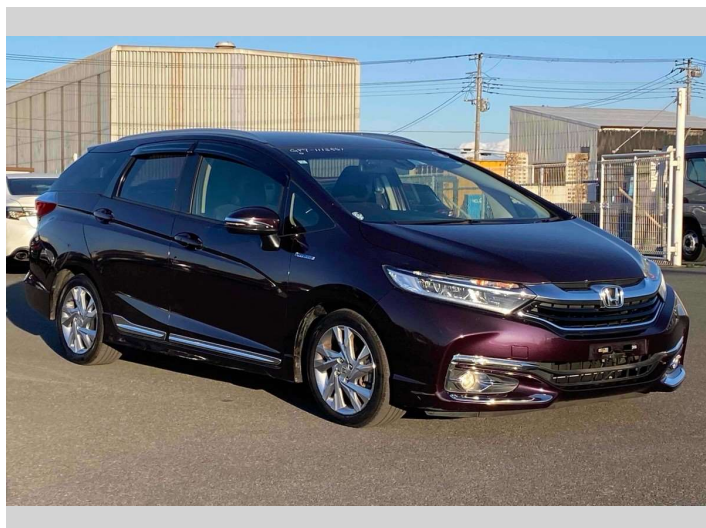

2017 Honda Shuttle Hybrid Z

Purchase Price **\$12,780**
Includes GST
 Excludes on-road costs of \$595

Finance may be available on this vehicle. Ask one of our friendly staff for more information.

Gain peace of mind with Mechanical Breakdown Insurance. **Ask us how.**

Body Style
5 door, Station Wagon

Odometer
100,046 km

Engine
1500 cc, Hybrid

Fuel Type
Hybrid

Transmission
Automatic, 2WD

Wheels
 -

VIN
 -

Interior
Gray