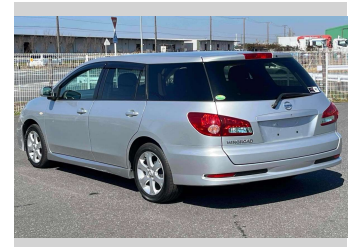

2016 Nissan Wingroad 15M V Limited

Purchase Price **\$12,180**
Includes GST
 Excludes on-road costs of \$595

Finance may be available on this vehicle. Ask one of our friendly staff for more information.

Body Style
5 door, Station Wagon

Odometer
95,874 km

Engine
1500 cc

Fuel Type
Petrol

Transmission
Automatic, 2WD

Wheels
 -

VIN
 -

Interior
Gray