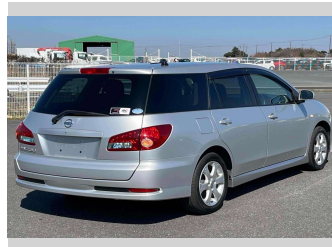

2016 Nissan Wingroad 15M V Limited

Purchase Price **\$12,180**
Includes GST
 Excludes on-road costs of \$595

Finance may be available on this vehicle. Ask one of our friendly staff for more information.

Body Style
5 door, Station Wagon

Odometer
95,874 km

Engine
1500 cc

Fuel Type
Petrol

Transmission
Automatic, 2WD

Wheels
 -

VIN
 -

Interior
Gray