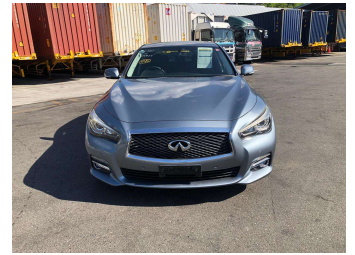

2014 Nissan Skyline 350GT-HV

Purchase Price **\$15,600**

Includes GST
Excludes on-road costs of \$595

Finance may be available on this vehicle. Ask one of our friendly staff for more information.

Gain peace of mind with Mechanical Breakdown Insurance. **Ask us how.**

Top features

- » ABS Brakes
- » Air Conditioning
- » Electric Windows
- » Fog Lights
- » Power Steering
- » Winker Mirror

Body Style
4 door, Sedan

Odometer
97,940 km

Engine
3500 cc, Hybrid

Fuel Type
Hybrid