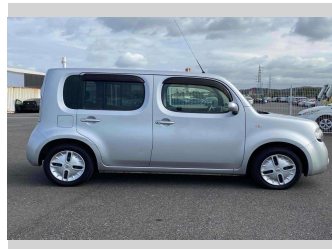

2016 Nissan Cube 15X

Purchase Price **POA**

Includes GST
Excludes on-road costs of \$595

Finance may be available on this vehicle. Ask one of our friendly staff for more information.

Gain peace of mind with Mechanical Breakdown Insurance. **Ask us how.**

- Top features**
- » ABS Brakes
 - » Air Conditioning
 - » Electric Windows
 - » Fog Lights
 - » Power Steering

Body Style
5 door, Hatchback

Odometer
59,186 km

Engine
1500 cc

Fuel Type
Petrol

Transmission
Automatic, 2WD

Wheels
-

VIN
-

Interior
Gray

Safety
-

Reg No.

-

Ext Colour
Silver

History