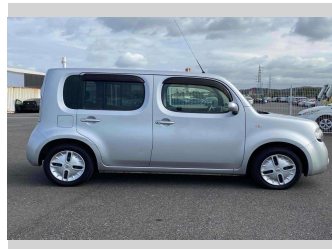

2016 Nissan Cube 15X

Purchase Price

\$8,900

Includes GST
Excludes on-road costs of \$595

Finance may be available on this vehicle. Ask one of our friendly staff for more information.

Gain peace of mind with Mechanical Breakdown Insurance. **Ask us how.**

Top features

- » ABS Brakes
- » Air Conditioning
- » Electric Windows
- » Fog Lights
- » Power Steering

Body Style

5 door, Hatchback

Odometer

59,186 km

Engine

1500 cc