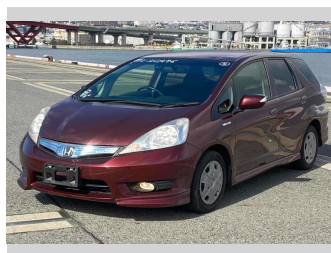

2013 Honda Fit Shuttle Hybrid Smart Selection Fine

Purchase Price **\$7,880**

Includes GST
Excludes on-road costs of \$595

Finance may be available on this vehicle. Ask one of our friendly staff for more information.

Body Style
5 door, Van

Odometer
95,680 km

Engine
1300 cc, Hybrid

Fuel Type
Hybrid

Transmission
Automatic, 2WD

Wheels
-

VIN
-

Interior
Gray