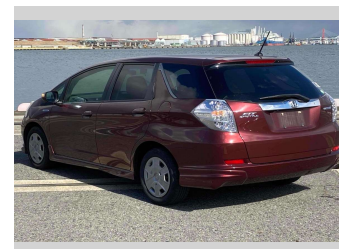

2013 Honda Fit Shuttle Hybrid Smart Selection Fine

Purchase Price **\$7,880**

Includes GST
Excludes on-road costs of \$595

Finance may be available on this vehicle. Ask one of our friendly staff for more information.

Body Style
5 door, Van

Odometer
95,680 km

Engine
1300 cc, Hybrid

Fuel Type
Hybrid

Transmission
Automatic, 2WD

Wheels
-

VIN
-

Interior
Gray