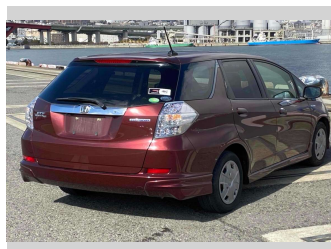

2013 Honda Fit Shuttle Hybrid Smart Selection Fine

Purchase Price **\$7,880**

Includes GST
Excludes on-road costs of \$595

Finance may be available on this vehicle. Ask one of our friendly staff for more information.

Body Style
5 door, Van

Odometer
95,680 km

Engine
1300 cc, Hybrid

Fuel Type
Hybrid

Transmission
Automatic, 2WD

Wheels
-

VIN
-

Interior
Gray