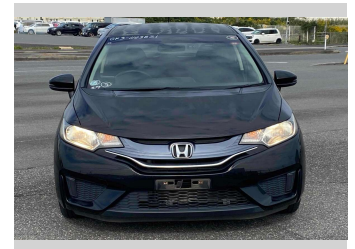

2015 Honda Fit 1.3 GF PACKAGE

Purchase Price **POA**

Includes GST
Excludes on-road costs of \$595

Finance may be available on this vehicle. Ask one of our friendly staff for more information.

Gain peace of mind with Mechanical Breakdown Insurance. **Ask us how.**

- Top features**
- » ABS Brakes
 - » Air Conditioning
 - » Electric Windows
 - » Power Steering
 - » Spoiler
 - » Winker Mirror

Body Style
5 door, Hatchback

Odometer
61,070 km

Engine
1300 cc

Fuel Type
Petrol

Transmission
Automatic, 2WD

Wheels
-

VIN
-

Interior
Gray

Safety
-

Reg No.
-

Ext Colour
Black

History
-