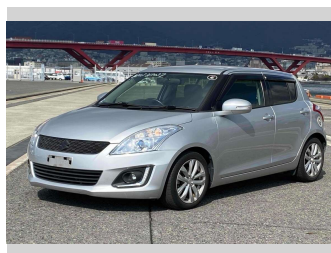

# 2014 Suzuki Swift XS-DJE

**Purchase Price** **\$8,480**

Includes GST  
Excludes on-road costs of \$595

Finance may be available on this vehicle. Ask one of our friendly staff for more information.

Gain peace of mind with Mechanical Breakdown Insurance. **Ask us how.**

Body Style  
**5 door, Hatchback**

Odometer  
**71,276 km**

Engine  
**1200 cc**

Fuel Type  
**Petrol**

Transmission  
**Automatic, 2WD**

Wheels  
-

VIN  
-

Interior  
**Gray**