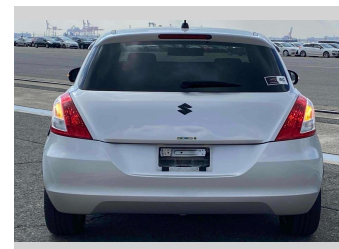

# 2014 Suzuki Swift XS-DJE

**Purchase Price** **\$8,480**

Includes GST  
Excludes on-road costs of \$595

Finance may be available on this vehicle. Ask one of our friendly staff for more information.

Gain peace of mind with Mechanical Breakdown Insurance. **Ask us how.**

Body Style  
**5 door, Hatchback**

Odometer  
**71,276 km**

Engine  
**1200 cc**

Fuel Type  
**Petrol**

Transmission  
**Automatic, 2WD**

Wheels  
-

VIN  
-

Interior  
**Gray**