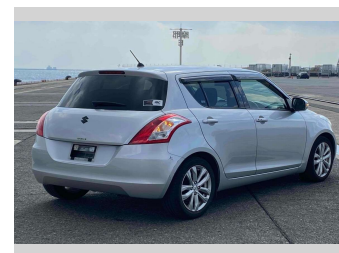

# 2014 Suzuki Swift XS-DJE

**Purchase Price** **\$8,480**

Includes GST  
Excludes on-road costs of \$595

Finance may be available on this vehicle. Ask one of our friendly staff for more information.

Gain peace of mind with Mechanical Breakdown Insurance. **Ask us how.**

Body Style  
**5 door, Hatchback**

Odometer  
**71,276 km**

Engine  
**1200 cc**

Fuel Type  
**Petrol**

Transmission  
**Automatic, 2WD**

Wheels  
-

VIN  
-

Interior  
**Gray**