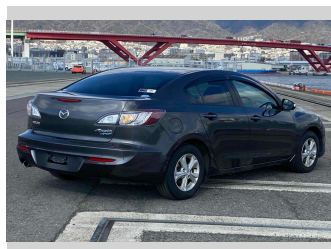

# 2012 Mazda Axela 20E SKYACTIV

**Purchase Price** **\$9,900**

Includes GST  
Excludes on-road costs of \$595

Finance may be available on this vehicle. Ask one of our friendly staff for more information.

Body Style  
**4 door, Sedan**

Odometer  
**72,201 km**

Engine  
**2000 cc**

Fuel Type  
**Petrol**

Transmission  
**Automatic, 2WD**

Wheels  
-

VIN  
-

Interior  
**Gray**