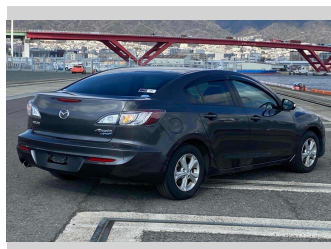

2012 Mazda Axela 20E SKYACTIV

Purchase Price **\$9,900**

Includes GST
Excludes on-road costs of \$595

Finance may be available on this vehicle. Ask one of our friendly staff for more information.

Gain peace of mind with Mechanical Breakdown Insurance. **Ask us how.**

- Top features**
- » ABS Brakes
 - » Air Conditioning
 - » Electric Windows
 - » Fog Lights
 - » Power Steering
 - » Winker Mirror

Body Style
4 door, Sedan

Odometer
72,201 km

Engine
2000 cc

Fuel Type
Petrol

Transmission
Automatic, 2WD

Wheels
-

VIN
-

Interior
Gray

Safety
-

Reg No.

-

Ext Colour
Gray