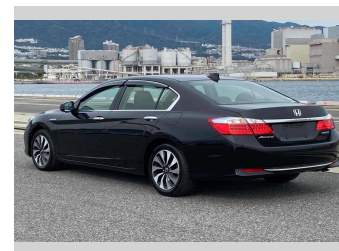

# 2014 Honda Accord Hybrid LX

**Purchase Price** **POA**

Includes GST  
Excludes on-road costs of \$595

Finance may be available on this vehicle. Ask one of our friendly staff for more information.

Gain peace of mind with Mechanical Breakdown Insurance. **Ask us how.**

- Top features**
- » ABS Brakes
  - » Air Conditioning
  - » Electric Windows
  - » Fog Lights
  - » Power Steering
  - » Winker Mirror

Body Style  
**4 door, Sedan**

Odometer  
**93,598 km**

Engine  
**2000 cc, Hybrid**