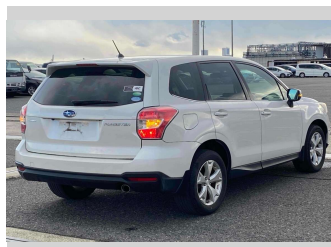

# 2014 Subaru Forester 2.0I-L

**Purchase Price** **\$14,880**  
Includes GST  
 Excludes on-road costs of \$595

Finance may be available on this vehicle. Ask one of our friendly staff for more information.

Body Style  
**5 door, SUV / 4x4**

Odometer  
**81,660 km**

Engine  
**2000 cc**

Fuel Type  
**Petrol**

Transmission  
**Automatic, 4WD**

Wheels  
 -

VIN  
 -

Interior  
**Gray**