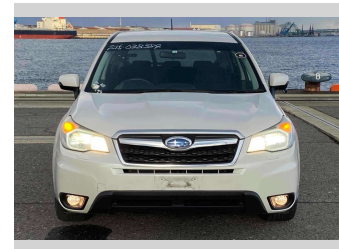

# 2014 Subaru Forester 2.0I-L

**Purchase Price** **\$14,880**  
Includes GST  
 Excludes on-road costs of \$595

Finance may be available on this vehicle. Ask one of our friendly staff for more information.

Body Style  
**5 door, SUV / 4x4**

Odometer  
**81,660 km**

Engine  
**2000 cc**

Fuel Type  
**Petrol**

Transmission  
**Automatic, 4WD**

Wheels  
 -

VIN  
 -

Interior  
**Gray**