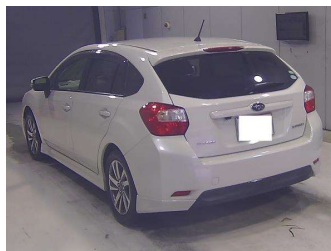

2015 Subaru Impreza SPORTS 1.6i-S

Purchase Price **POA**
Includes GST
Excludes on-road costs of \$595

Finance may be available on this vehicle. Ask one of our friendly staff for more information.

Gain peace of mind with Mechanical Breakdown Insurance. **Ask us how.**

- Top features**
- » ABS Brakes
 - » Air Conditioning
 - » Electric Windows
 - » Fog Lights
 - » Power Steering
 - » Spoiler
 - » Winker Mirror

Body Style
5 door, Hatchback

Odometer
100,706 km

Engine
1600 cc

Fuel Type
Petrol

Transmission
Automatic, 4WD

Wheels
-

VIN
-

Interior
Gray

Safety
-

Reg No.
-

Ext Colour
Pearl White