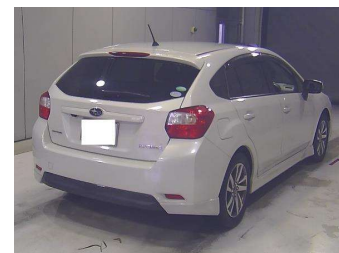

2015 Subaru Impreza SPORTS 1.6i-S

Purchase Price **POA**
Includes GST
Excludes on-road costs of \$595

Finance may be available on this vehicle. Ask one of our friendly staff for more information.

Gain peace of mind with Mechanical Breakdown Insurance. **Ask us how.**

- Top features**
- » ABS Brakes
 - » Air Conditioning
 - » Electric Windows
 - » Fog Lights
 - » Power Steering
 - » Spoiler
 - » Winker Mirror

Body Style
5 door, Hatchback

Odometer
100,706 km

Engine
1600 cc

Fuel Type
Petrol

Transmission
Automatic, 4WD

Wheels
-

VIN
-

Interior
Gray

Safety
-

Reg No.
-

Ext Colour
Pearl White