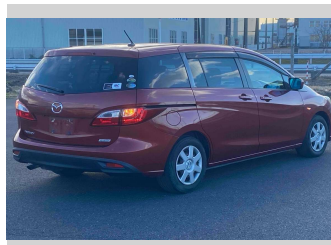

2014 Mazda Premacy 20C- SKY ACTIVE

Purchase Price **\$7,900**
Includes GST
 Excludes on-road costs of \$595

Finance may be available on this vehicle. Ask one of our friendly staff for more information.

Gain peace of mind with Mechanical Breakdown Insurance. **Ask us how.**

- Top features**
- » ABS Brakes
 - » Air Conditioning
 - » Electric Windows
 - » Power Steering

Body Style
5 door, Van

Odometer
108,638 km

Engine
2000 cc

Fuel Type
Petrol

Transmission
Automatic, 2WD

Wheels
 -

VIN
 -

Interior
Gray

Safety
 -

Reg No.
 -

Ext Colour
Red Metallic

History
 -

Seats
7 seats

CO2 Emissions
 -