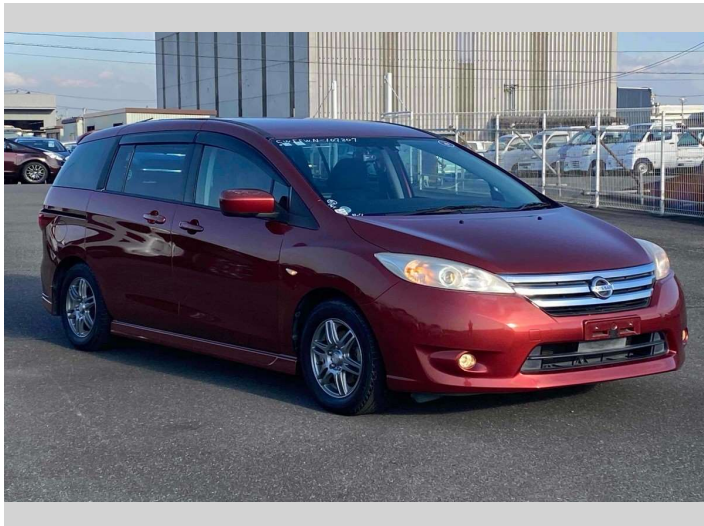

2014 Nissan Lafesta HIGHWAY STAR G

Purchase Price

\$7,290

Includes GST
Excludes on-road costs of \$595

Finance may be available on this vehicle. Ask one of our friendly staff for more information.

Gain peace of mind with Mechanical Breakdown Insurance. **Ask us how.**

Body Style

5 door, Van

Odometer

86,083 km

Engine

2000 cc

Fuel Type

Petrol

Transmission

Automatic, 2WD

Wheels

-

VIN

7AT0DH7DX25107807

Interior

Gray