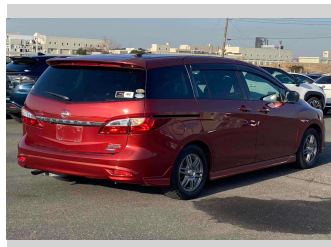

2014 Nissan Lafesta HIGHWAY STAR G

Purchase Price

\$7,290

Includes GST
Excludes on-road costs of \$595

Finance may be available on this vehicle. Ask one of our friendly staff for more information.

Gain peace of mind with Mechanical Breakdown Insurance. **Ask us how.**

Body Style

5 door, Van

Odometer

86,083 km

Engine

2000 cc

Fuel Type

Petrol