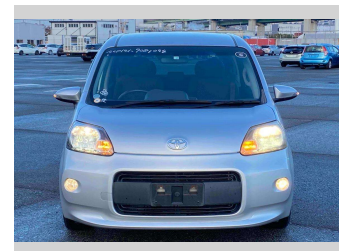

2014 Toyota Porte G

Purchase Price **POA**

Includes GST
Excludes on-road costs of \$595

Finance may be available on this vehicle. Ask one of our friendly staff for more information.

Gain peace of mind with Mechanical Breakdown Insurance. **Ask us how.**

- Top features**
- » ABS Brakes
 - » Air Conditioning
 - » Electric Windows
 - » Fog Lights
 - » Power Steering
 - » Winker Mirror

Body Style
4 door, Hatchback

Odometer
81,814 km

Engine
1500 cc

Fuel Type
Petrol

Transmission
Automatic, 2WD

Wheels
-

VIN
-

Interior
Gray

Safety
-

Reg No.
-

Ext Colour
Silver

History
-