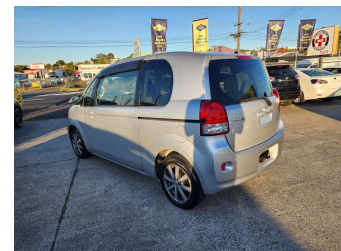

2014 Toyota Porte G

Purchase Price

\$7,680

Includes GST
Excludes on-road costs of \$595

Finance may be available on this vehicle. Ask one of our friendly staff for more information.

Gain peace of mind with Mechanical Breakdown Insurance. **Ask us how.**

Body Style

4 door, Hatchback

Odometer

81,814 km

Engine

1500 cc

Fuel Type

Petrol