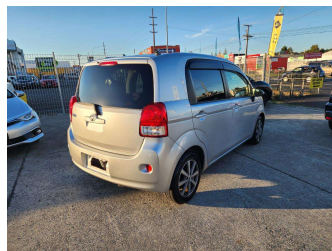

2014 Toyota Porte G

Purchase Price

\$7,680

Includes GST
Excludes on-road costs of \$595

Finance may be available on this vehicle. Ask one of our friendly staff for more information.

Gain peace of mind with Mechanical Breakdown Insurance. **Ask us how.**

Body Style

4 door, Hatchback

Odometer

81,814 km

Engine

1500 cc

Fuel Type

Petrol