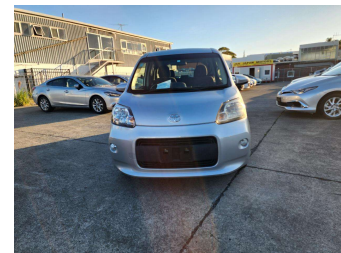

2014 Toyota Porte G

Purchase Price

\$7,680

Includes GST
Excludes on-road costs of \$595

Finance may be available on this vehicle. Ask one of our friendly staff for more information.

Gain peace of mind with Mechanical Breakdown Insurance. **Ask us how.**

Body Style

4 door, Hatchback

Odometer

81,814 km

Engine

1500 cc

Fuel Type

Petrol