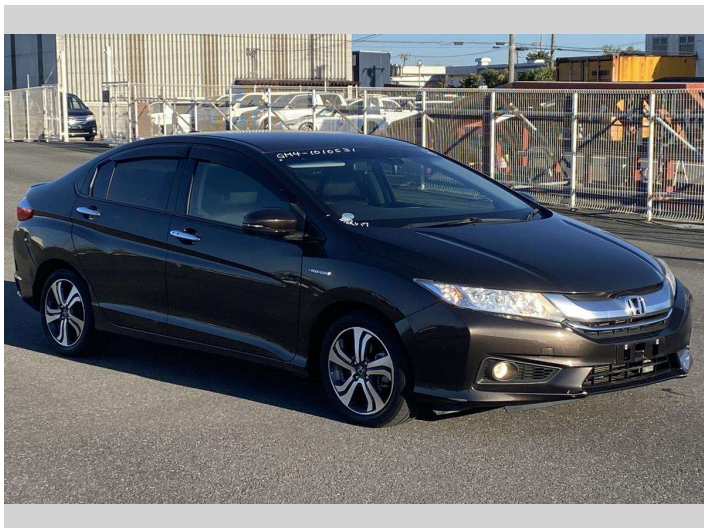

2015 Honda Grace Hybrid EX

Purchase Price

Includes GST
Excludes on-road costs of \$595

POA

Finance may be available on this vehicle. Ask one of our friendly staff for more information.

Gain peace of mind with Mechanical Breakdown Insurance. **Ask us how.**

Top features

- » ABS Brakes
- » Air Conditioning
- » Electric Windows
- » Power Steering

Body Style

4 door, Sedan

Odometer

45,571 km

Engine

1500 cc, Hybrid