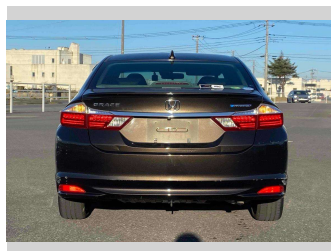

2015 Honda Grace Hybrid EX

Purchase Price

Includes GST
Excludes on-road costs of \$595

POA

Finance may be available on this vehicle. Ask one of our friendly staff for more information.

Gain peace of mind with Mechanical Breakdown Insurance. **Ask us how.**

Top features

- » ABS Brakes
- » Air Conditioning
- » Electric Windows
- » Power Steering

Body Style

4 door, Sedan

Odometer

45,571 km

Engine

1500 cc, Hybrid