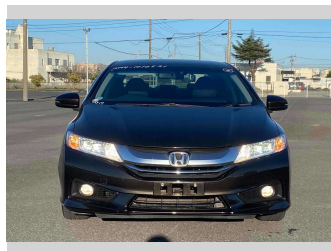

2015 Honda Grace Hybrid EX

Purchase Price

Includes GST
Excludes on-road costs of \$595

POA

Finance may be available on this vehicle. Ask one of our friendly staff for more information.

Gain peace of mind with Mechanical Breakdown Insurance. **Ask us how.**

Top features

- » ABS Brakes
- » Air Conditioning
- » Electric Windows
- » Power Steering

Body Style

4 door, Sedan

Odometer

45,571 km

Engine

1500 cc, Hybrid