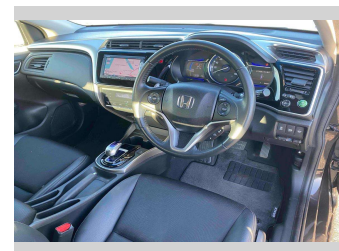

2015 Honda Grace Hybrid EX

Purchase Price

Includes GST
Excludes on-road costs of $595

POA

Finance may be available on this vehicle. Ask one of our friendly staff for more information.

Gain peace of mind with Mechanical Breakdown Insurance. **Ask us how.**

Top features

- » ABS Brakes
- » Air Conditioning
- » Electric Windows
- » Power Steering

Body Style

4 door, Sedan

Odometer

45,571 km

Engine

1500 cc, Hybrid

Fuel Type

Hybrid

Transmission

Automatic, 2WD

Wheels

-

VIN

-

Interior

Gray

Safety

-

Reg No.

-

Ext Colour

Brown

History

-

Seats

5 seats

CO2 Emissions

-

Energy Economy

-

Stock ID: 14569

JAN JAPAN MOTORS

Jan Japan - East Tamaki | Phone 09 972 1204 | Email sales@janjapan.co.nz
10 Progressive Way, East Tāmaki, Auckland 2016, New Zealand
www.janjapan.co.nz