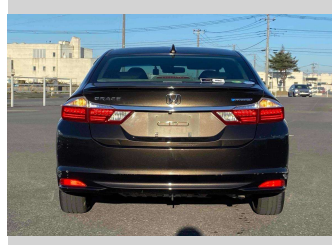

# 2015 Honda Grace Hybrid EX

Purchase Price

**\$14,900**

Includes GST  
Excludes on-road costs of \$595

Finance may be available on this vehicle. Ask one of our friendly staff for more information.

Gain peace of mind with Mechanical Breakdown Insurance. **Ask us how.**

Body Style

**4 door, Sedan**

Odometer

**45,571 km**

Engine

**1500 cc, Hybrid**

Fuel Type

**Hybrid**