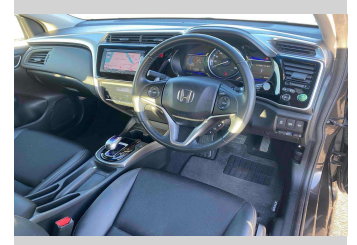

2015 Honda Grace Hybrid EX

Purchase Price

$14,900

Includes GST
Excludes on-road costs of $595

Finance may be available on this vehicle. Ask one of our friendly staff for more information.

Gain peace of mind with Mechanical Breakdown Insurance. **Ask us how.**

Top features

- » ABS Brakes
- » Air Conditioning
- » Alarm
- » Alloys
- » Car Stereo
- » Central Locking
- » Cruise Control
- » Dark Interior
- » Electric Mirrors
- » Electric Windows
- » Fog Lights
- » Folding Side Mirrors
- » Half Leather Seats
- » Keyless Entry
- » Lane Departure Warning...
- » Power Steering
- » Push Start
- » Reversing Camera

Body Style

4 door, Sedan

Odometer

45,571 km

Engine

1500 cc, Hybrid

Fuel Type

Hybrid

Transmission

Automatic, 2WD

Wheels

-

VIN

7AT08GEDX25010531

Interior

Gray

Safety

Based on 2024 VSRR rating

Reg No.

-

Ext Colour

Brown

History

-

Seats

5 seats

CO2 Emissions

★★★★☆

96 grams/km

Energy Economy

★★★★☆☆

Annual fuel cost of $1,610

4.1L per 100km

Cost per year is an estimate based on petrol price of $2.80 per litre and an average distance of 14000 km. Emissions and Energy Economy figures standardised to 3P WLTP.

Stock ID: 14569