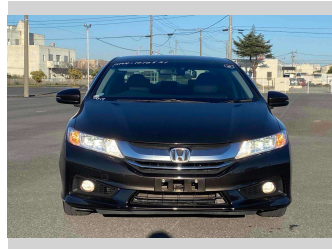

# 2015 Honda Grace Hybrid EX

Purchase Price

**\$14,900**

Includes GST  
Excludes on-road costs of \$595

Finance may be available on this vehicle. Ask one of our friendly staff for more information.

Gain peace of mind with Mechanical Breakdown Insurance. **Ask us how.**

Body Style

**4 door, Sedan**

Odometer

**45,571 km**

Engine

**1500 cc, Hybrid**

Fuel Type

**Hybrid**