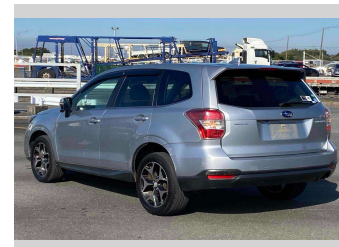

2015 Subaru Forester S-LIMITED

Purchase Price **POA**

Includes GST
Excludes on-road costs of \$595

Finance may be available on this vehicle. Ask one of our friendly staff for more information.

Gain peace of mind with Mechanical Breakdown Insurance. **Ask us how.**

- Top features**
- » ABS Brakes
 - » Air Conditioning
 - » Electric Windows
 - » Power Steering

Body Style
5 door, SUV / 4x4

Odometer
81,249 km

Engine
2000 cc

Fuel Type
Petrol

Transmission
Automatic, 4WD

Wheels
-

VIN
-

Interior
Gray

Safety
-

Reg No.
-

Ext Colour
Silver

History
-

Seats
5 seats

CO2 Emissions
-