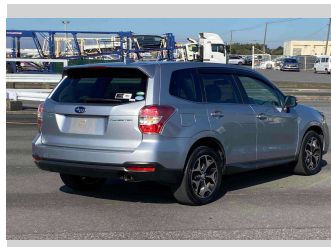

2015 Subaru Forester S-LIMITED

Purchase Price **POA**

Includes GST
Excludes on-road costs of \$595

Finance may be available on this vehicle. Ask one of our friendly staff for more information.

Gain peace of mind with Mechanical Breakdown Insurance. **Ask us how.**

- Top features**
- » ABS Brakes
 - » Air Conditioning
 - » Electric Windows
 - » Power Steering

Body Style
5 door, SUV / 4x4

Odometer
81,249 km

Engine
2000 cc

Fuel Type
Petrol

Transmission
Automatic, 4WD

Wheels
-

VIN
-

Interior
Gray

Safety
-

Reg No.
-

Ext Colour
Silver

History
-

Seats
5 seats

CO2 Emissions
-