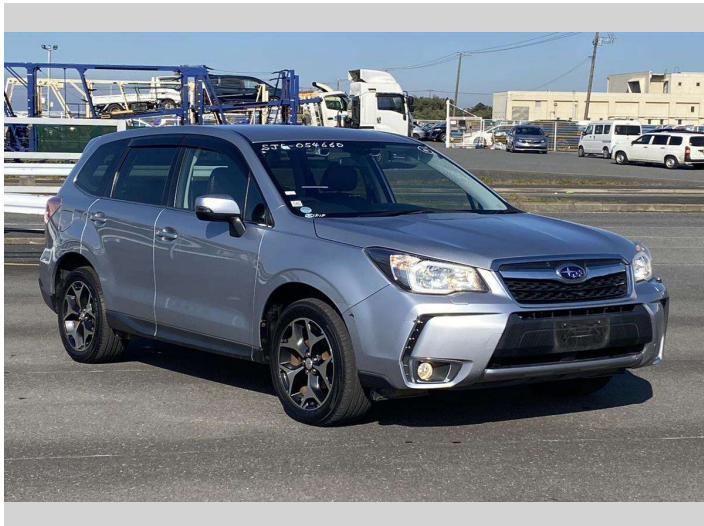

2015 Subaru Forester S-LIMITED

Purchase Price **POA**

Includes GST
Excludes on-road costs of \$595

Finance may be available on this vehicle. Ask one of our friendly staff for more information.

Gain peace of mind with Mechanical Breakdown Insurance. **Ask us how.**

- Top features**
- » ABS Brakes
 - » Air Conditioning
 - » Electric Windows
 - » Power Steering

Body Style
5 door, SUV / 4x4

Odometer
81,249 km

Engine
2000 cc

Fuel Type
Petrol

Transmission
Automatic, 4WD

Wheels
-

VIN
-

Interior
Gray

Safety
-

Reg No.
-

Ext Colour
Silver

History
-

Seats
5 seats

CO2 Emissions
-