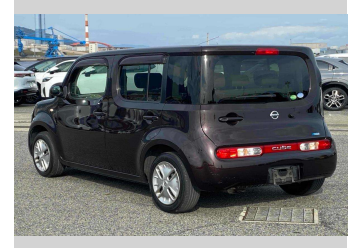

2016 Nissan Cube 15X

Purchase Price

\$8,700

Includes GST
Excludes on-road costs of \$595

Finance may be available on this vehicle. Ask one of our friendly staff for more information.

Gain peace of mind with Mechanical Breakdown Insurance. **Ask us how.**

Top features

- » ABS Brakes
- » Air Conditioning
- » Electric Windows
- » Power Steering

Body Style

5 door, Hatchback

Odometer

77,788 km

Engine

1500 cc

Fuel Type

Petrol

Transmission

Automatic, 2WD

Wheels

-

VIN

7AT0DH63X24316394