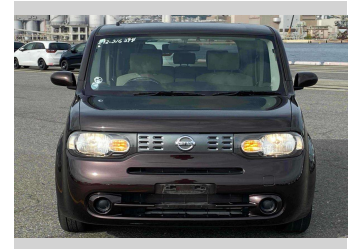

2016 Nissan Cube 15X

Purchase Price

\$8,700

Includes GST
Excludes on-road costs of \$595

Finance may be available on this vehicle. Ask one of our friendly staff for more information.

Gain peace of mind with Mechanical Breakdown Insurance. **Ask us how.**

Top features

- » ABS Brakes
- » Air Conditioning
- » Electric Windows
- » Power Steering

Body Style

5 door, Hatchback

Odometer

77,788 km

Engine

1500 cc

Fuel Type

Petrol

Transmission

Automatic, 2WD

Wheels

-

VIN

7AT0DH63X24316394