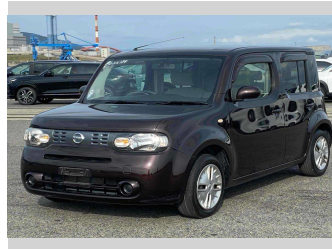

2016 Nissan Cube 15X

Purchase Price

\$8,700

Includes GST
Excludes on-road costs of \$595

Finance may be available on this vehicle. Ask one of our friendly staff for more information.

Gain peace of mind with Mechanical Breakdown Insurance. **Ask us how.**

Top features

- » ABS Brakes
- » Air Conditioning
- » Electric Windows
- » Power Steering

Body Style

5 door, Hatchback

Odometer

77,788 km

Engine

1500 cc

Fuel Type

Petrol

Transmission

Automatic, 2WD

Wheels

-

VIN

7AT0DH63X24316394