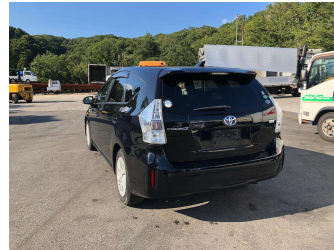

# 2013 Toyota Prius Alpha S

**Purchase Price** **\$14,000**

Includes GST  
Excludes on-road costs of \$595

Finance may be available on this vehicle. Ask one of our friendly staff for more information.

Gain peace of mind with Mechanical Breakdown Insurance. **Ask us how.**

- Top features**
- » ABS Brakes
  - » Air Conditioning
  - » Electric Windows
  - » Fog Lights
  - » Power Steering
  - » Spoiler
  - » Winker Mirror

Body Style	<b>5 door, Station Wagon</b>	Reg No.	-
Odometer	<b>99,777 km</b>	Ext Colour	<b>Black</b>
Engine	<b>1800 cc, Hybrid</b>	History	-
Fuel Type	<b>Hybrid</b>	Seats	<b>7 seats</b>
Transmission	<b>Automatic, 2WD</b>	CO2 Emissions	-
Wheels	-	Energy Economy	-
VIN	-		
Interior	<b>Gray</b>		
Safety	-		
		<b>Stock ID: 1120828</b>	