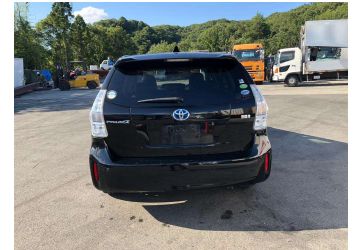

# 2013 Toyota Prius Alpha S

**Purchase Price** **\$14,000**

Includes GST  
Excludes on-road costs of \$595

Finance may be available on this vehicle. Ask one of our friendly staff for more information.

Gain peace of mind with Mechanical Breakdown Insurance. **Ask us how.**

- Top features**
- » ABS Brakes
  - » Air Conditioning
  - » Electric Windows
  - » Fog Lights
  - » Power Steering
  - » Spoiler
  - » Winker Mirror

Body Style	<b>5 door, Station Wagon</b>	Reg No.	-
Odometer	<b>99,777 km</b>	Ext Colour	<b>Black</b>
Engine	<b>1800 cc, Hybrid</b>	History	-
Fuel Type	<b>Hybrid</b>	Seats	<b>7 seats</b>
Transmission	<b>Automatic, 2WD</b>	CO2 Emissions	-
Wheels	-	Energy Economy	-
VIN	-		
Interior	<b>Gray</b>		
Safety	-		
		<b>Stock ID: 1120828</b>	