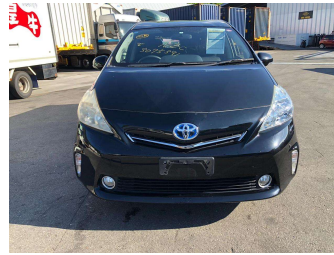

# 2013 Toyota Prius Alpha S

**Purchase Price** **\$14,000**

Includes GST  
Excludes on-road costs of \$595

Finance may be available on this vehicle. Ask one of our friendly staff for more information.

Gain peace of mind with Mechanical Breakdown Insurance. **Ask us how.**

- Top features**
- » ABS Brakes
  - » Air Conditioning
  - » Electric Windows
  - » Fog Lights
  - » Power Steering
  - » Spoiler
  - » Winker Mirror

Body Style	<b>5 door, Station Wagon</b>	Reg No.	-
Odometer	<b>99,777 km</b>	Ext Colour	<b>Black</b>
Engine	<b>1800 cc, Hybrid</b>	History	-
Fuel Type	<b>Hybrid</b>	Seats	<b>7 seats</b>
Transmission	<b>Automatic, 2WD</b>	CO2 Emissions	-
Wheels	-	Energy Economy	-
VIN	-		
Interior	<b>Gray</b>		
Safety	-		
		<b>Stock ID: 1120828</b>	