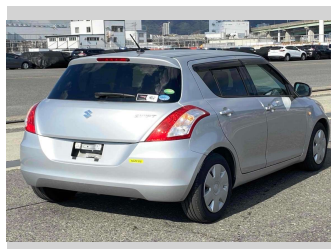

2014 Suzuki Swift XG-DJE

Purchase Price **\$9,080**

Includes GST
Excludes on-road costs of \$595

Finance may be available on this vehicle. Ask one of our friendly staff for more information.

Gain peace of mind with Mechanical Breakdown Insurance. **Ask us how.**

- Top features**
- » ABS Brakes
 - » Air Conditioning
 - » Car Stereo
 - » CD Player
 - » Electric Windows
 - » Keyless Entry
 - » Power Steering
 - » Push Start
 - » Wheel Covers

Body Style
5 door, Hatchback

Odometer
94,494 km

Engine
1200 cc

Fuel Type
Petrol

Transmission
Automatic, 2WD

Wheels
-

VIN
-

Interior
Gray

Safety
-