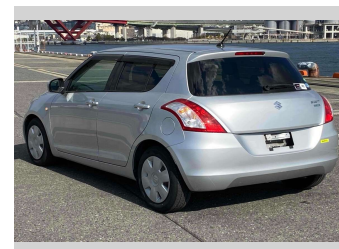

2014 Suzuki Swift XG-DJE

Purchase Price **\$9,080**

Includes GST
Excludes on-road costs of \$595

Finance may be available on this vehicle. Ask one of our friendly staff for more information.

Gain peace of mind with Mechanical Breakdown Insurance. **Ask us how.**

- Top features**
- » ABS Brakes
 - » Air Conditioning
 - » Car Stereo
 - » CD Player
 - » Electric Windows
 - » Keyless Entry
 - » Power Steering
 - » Push Start
 - » Wheel Covers

Body Style
5 door, Hatchback

Odometer
94,494 km

Engine
1200 cc

Fuel Type
Petrol

Transmission
Automatic, 2WD

Wheels
-

VIN
-

Interior
Gray

Safety
-