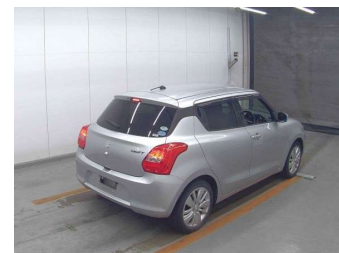

# 2017 Suzuki Swift XL

**Purchase Price** **POA**

Includes GST  
Excludes on-road costs of \$595

Finance may be available on this vehicle. Ask one of our friendly staff for more information.

Gain peace of mind with Mechanical Breakdown Insurance. **Ask us how.**

- Top features**
- » ABS Brakes
  - » Air Conditioning
  - » Electric Windows
  - » Fog Lights
  - » Power Steering
  - » Spoiler

Body Style  
**5 door, Hatchback**

Odometer  
**84,586 km**

Engine  
**1200 cc**