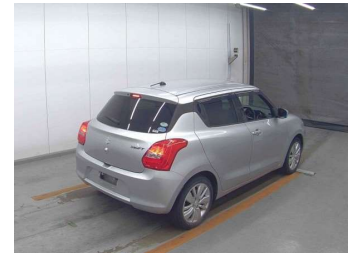

2017 Suzuki Swift XL

Purchase Price

$12,500

Includes GST
Excludes on-road costs of $595

Finance may be available on this vehicle. Ask one of our friendly staff for more information.

Gain peace of mind with Mechanical Breakdown Insurance. **Ask us how.**

Top features

- » ABS Brakes
- » Air Conditioning
- » Electric Windows
- » Fog Lights
- » Power Steering
- » Spoiler

Body Style

5 door, Hatchback

Odometer

84,586 km

Engine

1200 cc

Fuel Type

Petrol

Transmission

Automatic, 2WD

Wheels

-

VIN

7AT0GK0CX24111283

Interior

Gray

Safety

Based on 2024 UCSR rating for 17-22 models

Reg No.

-

Ext Colour

Silver

History

-

Seats

5 seats

CO2 Emissions

★★★★☆

119 grams/km

Energy Economy

★★★★☆☆

Annual fuel cost of $2,000

5.1L per 100km

Cost per year is an estimate based on petrol price of $2.80 per litre and an average distance of 14000 km. Emissions and Energy Economy figures standardised to 3P WLTP.

Stock ID: 1145487

Jan Japan - Wholesale | Phone 09 972 1204 | Email sales@janjapan.co.nz
10 Progressive Way, East Tāmaki, Auckland 2016, New Zealand
www.janjapan.co.nz

★★★★☆
4.27 | 329 reviews