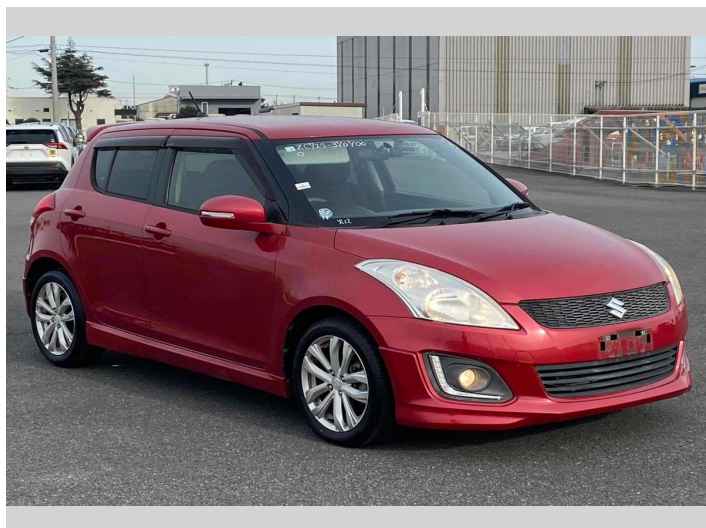

# 2016 Suzuki Swift RS

**Purchase Price** **POA**

Includes GST  
Excludes on-road costs of \$595

Finance may be available on this vehicle. Ask one of our friendly staff for more information.

Gain peace of mind with Mechanical Breakdown Insurance. **Ask us how.**

- Top features**
- » ABS Brakes
  - » Air Conditioning
  - » Electric Windows
  - » Fog Lights
  - » Power Steering
  - » Spoiler
  - » Winker Mirror

Body Style  
**5 door, Hatchback**

Odometer  
**85,823 km**

Engine  
**1200 cc**

Fuel Type  
**Petrol**

Transmission  
**Automatic, 2WD**

Wheels  
-

VIN  
-

Interior  
**Gray**

Safety  
-

Reg No.

-

Ext Colour

**Red**

History

-

Seats

**5 seats**

CO2 Emissions