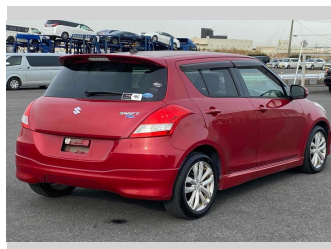

# 2016 Suzuki Swift RS

**Purchase Price** **POA**

Includes GST  
Excludes on-road costs of \$595

Finance may be available on this vehicle. Ask one of our friendly staff for more information.

Gain peace of mind with Mechanical Breakdown Insurance. **Ask us how.**

- Top features**
- » ABS Brakes
  - » Air Conditioning
  - » Electric Windows
  - » Fog Lights
  - » Power Steering
  - » Spoiler
  - » Winker Mirror

Body Style  
**5 door, Hatchback**

Odometer  
**85,823 km**

Engine  
**1200 cc**

Fuel Type  
**Petrol**

Transmission  
**Automatic, 2WD**

Wheels  
-

VIN  
-

Interior  
**Gray**

Safety  
-

Reg No.

-

Ext Colour

**Red**

History

-

Seats

**5 seats**

CO2 Emissions