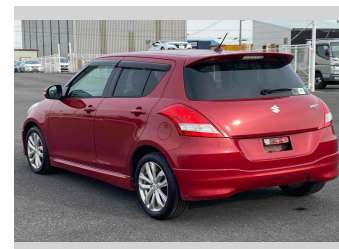

# 2016 Suzuki Swift RS

**Purchase Price** **POA**

Includes GST  
Excludes on-road costs of \$595

Finance may be available on this vehicle. Ask one of our friendly staff for more information.

Gain peace of mind with Mechanical Breakdown Insurance. **Ask us how.**

- Top features**
- » ABS Brakes
  - » Air Conditioning
  - » Electric Windows
  - » Fog Lights
  - » Power Steering
  - » Spoiler
  - » Winker Mirror

Body Style  
**5 door, Hatchback**

Odometer  
**85,823 km**

Engine  
**1200 cc**

Fuel Type  
**Petrol**

Transmission  
**Automatic, 2WD**

Wheels  
-

VIN  
-

Interior  
**Gray**

Safety  
-

Reg No.