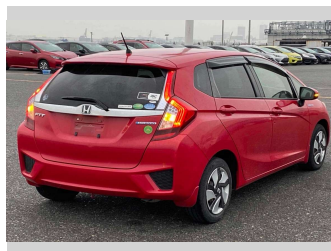

2014 Honda Fit Hybrid

Purchase Price **\$9,900**
Includes GST
 Excludes on-road costs of \$595

Finance may be available on this vehicle. Ask one of our friendly staff for more information.

Gain peace of mind with Mechanical Breakdown Insurance. **Ask us how.**

- Top features**
- » ABS Brakes
 - » Air Conditioning
 - » Electric Windows
 - » Power Steering
 - » Spoiler
 - » Winker Mirror

Body Style
5 door, Hatchback

Odometer
90,729 km

Engine
1500 cc, Hybrid

Fuel Type
Hybrid

Transmission
Automatic, 2WD

Wheels
 -

VIN
 -

Interior
Gray

Safety
 -

Reg No.

-

Ext Colour