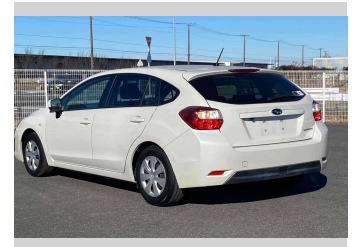

# 2013 Subaru Impreza Sport 1.6i

**Purchase Price** **\$9,400**

Includes GST  
Excludes on-road costs of \$595

Finance may be available on this vehicle. Ask one of our friendly staff for more information.

Odometer  
**67,468 km**

Engine  
**1600 cc**

Fuel Type  
**Petrol**

Transmission  
**Automatic, 2WD**

Wheels  
-

VIN  
-

Interior  
**Gray**

Safety  
-