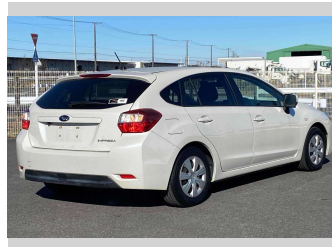

# 2013 Subaru Impreza Sport 1.6i

**Purchase Price** **\$9,400**

Includes GST  
Excludes on-road costs of \$595

Finance may be available on this vehicle. Ask one of our friendly staff for more information.

Odometer  
**67,468 km**

Engine  
**1600 cc**

Fuel Type  
**Petrol**

Transmission  
**Automatic, 2WD**

Wheels  
-

VIN  
-

Interior  
**Gray**

Safety  
-