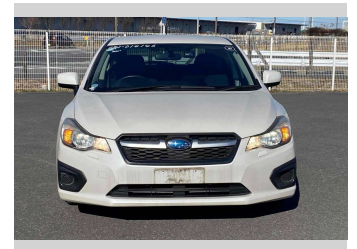

# 2013 Subaru Impreza Sport 1.6i

**Purchase Price** **\$9,400**

Includes GST  
Excludes on-road costs of \$595

Finance may be available on this vehicle. Ask one of our friendly staff for more information.

Odometer  
**67,468 km**

Engine  
**1600 cc**

Fuel Type  
**Petrol**

Transmission  
**Automatic, 2WD**

Wheels  
-

VIN  
-

Interior  
**Gray**

Safety  
-