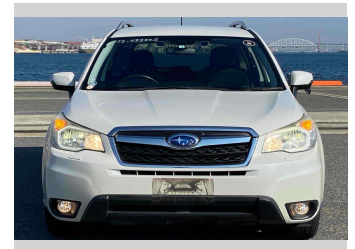

2014 Subaru Forester 2.0I-L EYESIGHT

Purchase Price **POA**

Includes GST
Excludes on-road costs of \$595

Finance may be available on this vehicle. Ask one of our friendly staff for more information.

Gain peace of mind with Mechanical Breakdown Insurance. **Ask us how.**

- Top features**
- » ABS Brakes
 - » Air Conditioning
 - » Electric Windows
 - » Fog Lights
 - » Power Steering
 - » Spoiler
 - » Winker Mirror

Body Style
5 door, SUV / 4x4

Odometer
98,916 km

Engine
2000 cc

Fuel Type
Petrol

Transmission
Automatic, 2WD

Wheels
-

VIN
-

Interior
Gray

Safety
-

Reg No.
-

Ext Colour
Pearl White