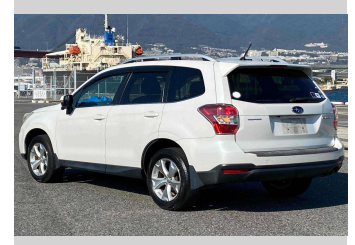

2014 Subaru Forester 2.0I-L EYESIGHT

Purchase Price **POA**

Includes GST
Excludes on-road costs of \$595

Finance may be available on this vehicle. Ask one of our friendly staff for more information.

Gain peace of mind with Mechanical Breakdown Insurance. **Ask us how.**

- Top features**
- » ABS Brakes
 - » Air Conditioning
 - » Electric Windows
 - » Fog Lights
 - » Power Steering
 - » Spoiler
 - » Winker Mirror

Body Style
5 door, SUV / 4x4

Odometer
98,916 km

Engine
2000 cc

Fuel Type
Petrol

Transmission
Automatic, 2WD

Wheels
-

VIN
-

Interior
Gray

Safety
-

Reg No.
-

Ext Colour
Pearl White