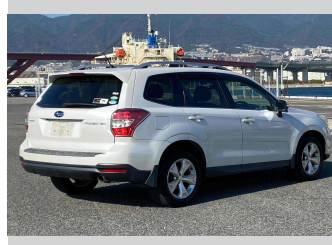

2014 Subaru Forester 2.0I-L EYESIGHT

Purchase Price **POA**

Includes GST
Excludes on-road costs of \$595

Finance may be available on this vehicle. Ask one of our friendly staff for more information.

Gain peace of mind with Mechanical Breakdown Insurance. **Ask us how.**

- Top features**
- » ABS Brakes
 - » Air Conditioning
 - » Electric Windows
 - » Fog Lights
 - » Power Steering
 - » Spoiler
 - » Winker Mirror

Body Style
5 door, SUV / 4x4

Odometer
98,916 km

Engine
2000 cc

Fuel Type
Petrol

Transmission
Automatic, 2WD

Wheels
-

VIN
-

Interior
Gray

Safety
-

Reg No.
-

Ext Colour
Pearl White