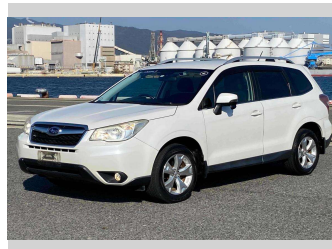

2014 Subaru Forester 2.0I-L EYESIGHT

Purchase Price **POA**

Includes GST
Excludes on-road costs of \$595

Finance may be available on this vehicle. Ask one of our friendly staff for more information.

Gain peace of mind with Mechanical Breakdown Insurance. **Ask us how.**

- Top features**
- » ABS Brakes
 - » Air Conditioning
 - » Electric Windows
 - » Fog Lights
 - » Power Steering
 - » Spoiler
 - » Winker Mirror

Body Style
5 door, SUV / 4x4

Odometer
98,916 km

Engine
2000 cc

Fuel Type
Petrol

Transmission
Automatic, 2WD

Wheels
-

VIN
-

Interior
Gray

Safety
-

Reg No.
-

Ext Colour
Pearl White