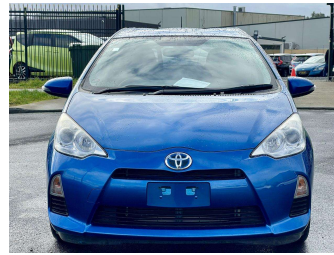

2013 Toyota Aqua S

Purchase Price **\$8,900**

Includes GST
Excludes on-road costs of \$495

Finance may be available on this vehicle. Ask one of our friendly staff for more information.

Gain peace of mind with Mechanical Breakdown Insurance. **Ask us how.**

- Top features**
- » ABS Brakes
 - » Air Conditioning
 - » Electric Windows
 - » Fog Lights
 - » Power Steering
 - » Spoiler
 - » Winker Mirror

Body Style
5 door, Hatchback

Odometer
102,261 km

Engine
1500 cc, Hybrid

-

Ext Colour
Blue

History

-

Seats
5 seats

CO2 Emissions
★★★★☆
92 grams/km

Energy Economy
★★★★☆

Annual fuel cost of \$1,530
3.9L per 100km