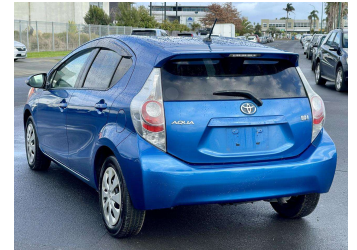

2013 Toyota Aqua S

Purchase Price **\$8,900**

Includes GST
Excludes on-road costs of \$495

Finance may be available on this vehicle. Ask one of our friendly staff for more information.

Gain peace of mind with Mechanical Breakdown Insurance. **Ask us how.**

- Top features**
- » ABS Brakes
 - » Air Conditioning
 - » Electric Windows
 - » Fog Lights
 - » Power Steering
 - » Spoiler
 - » Winker Mirror

Body Style
5 door, Hatchback

Odometer
102,261 km

Engine
1500 cc, Hybrid

-

Ext Colour
Blue

History

-

Seats
5 seats

CO2 Emissions
★★★★☆
92 grams/km

Energy Economy
★★★★☆

Annual fuel cost of \$1,530
3.9L per 100km