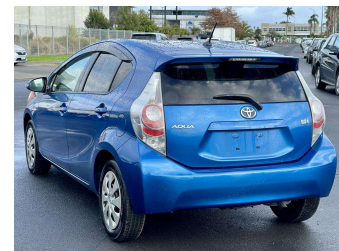

2013 Toyota Aqua S

Purchase Price **\$8,600**
Includes GST
Excludes on-road costs of \$495

Finance may be available on this vehicle. Ask one of our friendly staff for more information.

Gain peace of mind with Mechanical Breakdown Insurance. **Ask us how.**

- Top features**
- » ABS Brakes
 - » Air Conditioning
 - » Electric Windows
 - » Fog Lights
 - » Power Steering
 - » Spoiler
 - » Winker Mirror

Body Style
5 door, Hatchback

Odometer
102,261 km

Engine
1500 cc, Hybrid

-

Ext Colour
Blue

History

-

Seats
5 seats

CO2 Emissions
★★★★☆
92 grams/km

Energy Economy
★★★★☆

Annual fuel cost of \$1,530
3.9L per 100km