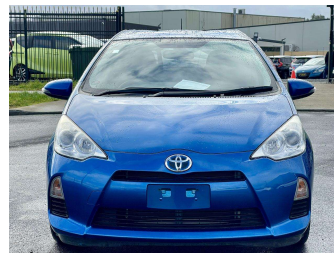

2013 Toyota Aqua S

Purchase Price **\$8,600**
Includes GST
Excludes on-road costs of \$495

Finance may be available on this vehicle. Ask one of our friendly staff for more information.

Gain peace of mind with Mechanical Breakdown Insurance. **Ask us how.**

- Top features**
- » ABS Brakes
 - » Air Conditioning
 - » Electric Windows
 - » Fog Lights
 - » Power Steering
 - » Spoiler
 - » Winker Mirror

Body Style
5 door, Hatchback

Odometer
102,261 km

Engine
1500 cc, Hybrid

-

Ext Colour
Blue

History

-

Seats
5 seats

CO2 Emissions
★★★★☆
92 grams/km

Energy Economy
★★★★☆

Annual fuel cost of \$1,530
3.9L per 100km