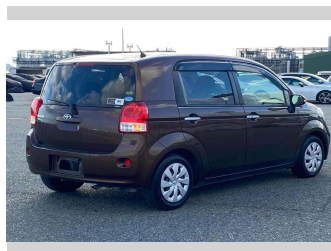

2016 Toyota Porte G

Purchase Price **POA**

Includes GST
Excludes on-road costs of \$595

Finance may be available on this vehicle. Ask one of our friendly staff for more information.

Gain peace of mind with Mechanical Breakdown Insurance. **Ask us how.**

- Top features**
- » ABS Brakes
 - » Air Conditioning
 - » Electric Windows
 - » Fog Lights
 - » Power Steering
 - » Winker Mirror

Body Style
5 door, Hatchback

Odometer
86,243 km

Engine
1500 cc

Fuel Type
Petrol

Transmission
Automatic, 2WD

Wheels
-

VIN
-

Interior
Gray

Safety
-

Reg No.
-

Ext Colour
Brown

History
-