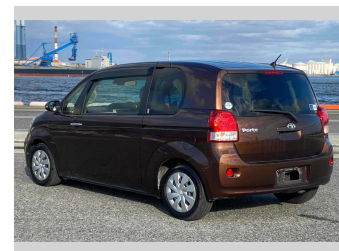

2016 Toyota Porte G

Purchase Price **POA**

Includes GST
Excludes on-road costs of \$595

Finance may be available on this vehicle. Ask one of our friendly staff for more information.

Gain peace of mind with Mechanical Breakdown Insurance. **Ask us how.**

- Top features**
- » ABS Brakes
 - » Air Conditioning
 - » Electric Windows
 - » Fog Lights
 - » Power Steering
 - » Winker Mirror

Body Style
5 door, Hatchback

Odometer
86,243 km

Engine
1500 cc

Fuel Type
Petrol

Transmission
Automatic, 2WD

Wheels
-

VIN
-

Interior
Gray

Safety
-

Reg No.
-

Ext Colour
Brown

History
-