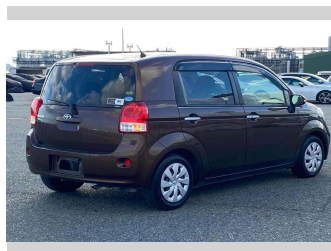

2016 Toyota Porte G

Purchase Price

Includes GST
Excludes on-road costs of \$595

POA

Finance may be available on this vehicle. Ask one of our friendly staff for more information.

Gain peace of mind with Mechanical Breakdown Insurance. **Ask us how.**

Top features

- » ABS Brakes
- » Air Conditioning
- » Electric Windows
- » Fog Lights
- » Power Steering
- » Winker Mirror

Body Style

5 door, Hatchback

Odometer

86,243 km

Engine

1500 cc