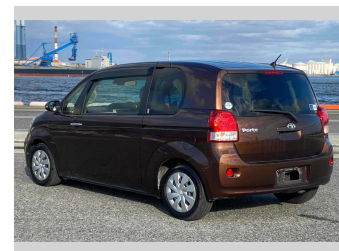

2016 Toyota Porte G

Purchase Price

Includes GST
Excludes on-road costs of \$595

POA

Finance may be available on this vehicle. Ask one of our friendly staff for more information.

Gain peace of mind with Mechanical Breakdown Insurance. **Ask us how.**

Top features

- » ABS Brakes
- » Air Conditioning
- » Electric Windows
- » Fog Lights
- » Power Steering
- » Winker Mirror

Body Style

5 door, Hatchback

Odometer

86,243 km

Engine

1500 cc