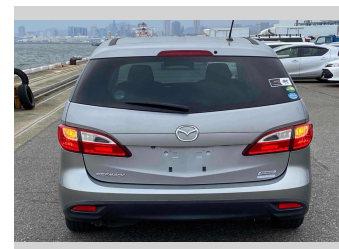

2016 Mazda Premacy 20C- SKY ACTIVE

Purchase Price

\$11,580

Includes GST
Excludes on-road costs of \$595

Finance may be available on this vehicle. Ask one of our friendly staff for more information.

Gain peace of mind with Mechanical Breakdown Insurance. **Ask us how.**

Top features

- » ABS Brakes
- » Air Conditioning
- » Car Stereo
- » CD Player
- » Electric Windows
- » Keyless Entry
- » Power Steering
- » Reversing Camera
- » Tiptronic
- » Wheel Covers

Body Style

5 door, Van