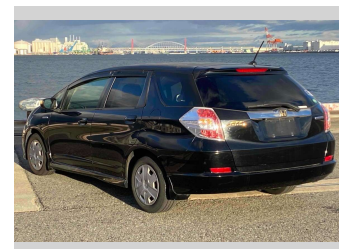

# 2014 Honda Fit Shuttle Hybrid

**Purchase Price** **\$8,400**  
Includes GST  
 Excludes on-road costs of \$595

Finance may be available on this vehicle. Ask one of our friendly staff for more information.

Body Style  
**5 door, Station Wagon**

Odometer  
**90,725 km**

Engine  
**1300 cc, Hybrid**

Fuel Type  
**Hybrid**

Transmission  
**Automatic, 2WD**

Wheels  
 -

VIN  
 -

Interior  
**Gray**