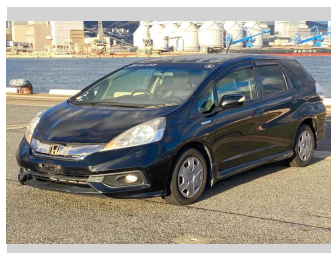

# 2014 Honda Fit Shuttle Hybrid

**Purchase Price** **\$8,400**  
Includes GST  
 Excludes on-road costs of \$595

Finance may be available on this vehicle. Ask one of our friendly staff for more information.

Body Style  
**5 door, Station Wagon**

Odometer  
**90,725 km**

Engine  
**1300 cc, Hybrid**

Fuel Type  
**Hybrid**

Transmission  
**Automatic, 2WD**

Wheels  
 -

VIN  
 -

Interior  
**Gray**