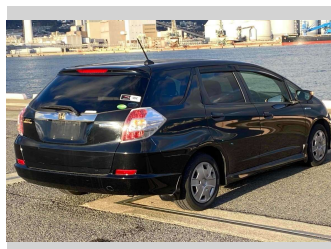

# 2014 Honda Fit Shuttle Hybrid

**Purchase Price** **\$8,400**  
Includes GST  
 Excludes on-road costs of \$595

Finance may be available on this vehicle. Ask one of our friendly staff for more information.

Body Style  
**5 door, Station Wagon**

Odometer  
**90,725 km**

Engine  
**1300 cc, Hybrid**

Fuel Type  
**Hybrid**

Transmission  
**Automatic, 2WD**

Wheels  
 -

VIN  
 -

Interior  
**Gray**