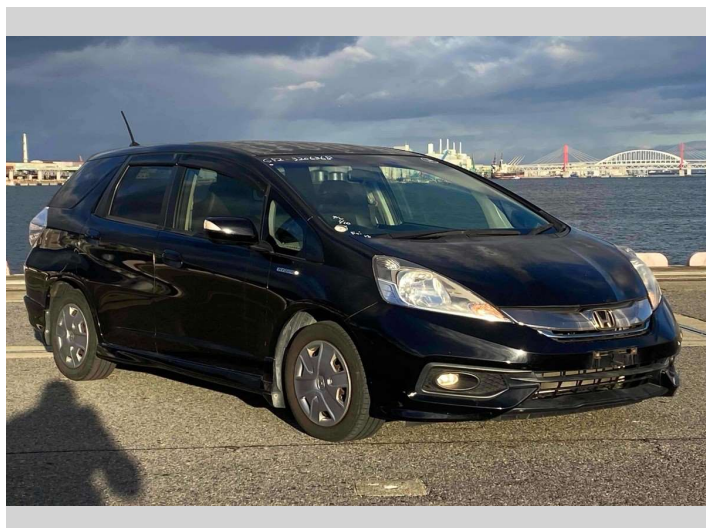

# 2014 Honda Fit Shuttle Hybrid

**Purchase Price** **\$8,400**  
Includes GST  
 Excludes on-road costs of \$595

Finance may be available on this vehicle. Ask one of our friendly staff for more information.

Body Style  
**5 door, Station Wagon**

Odometer  
**90,725 km**

Engine  
**1300 cc, Hybrid**

Fuel Type  
**Hybrid**

Transmission  
**Automatic, 2WD**

Wheels  
 -

VIN  
 -

Interior  
**Gray**