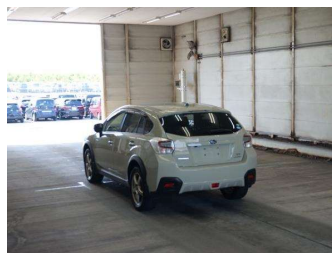

2013 Subaru Impreza XV 2.0i-L Eyesight

Purchase Price **POA**

Includes GST
Excludes on-road costs of \$595

Finance may be available on this vehicle. Ask one of our friendly staff for more information.

Gain peace of mind with Mechanical Breakdown Insurance. **Ask us how.**

- Top features**
- » ABS Brakes
 - » Air Conditioning
 - » Electric Windows
 - » Fog Lights
 - » Power Steering
 - » Spoiler
 - » Winker Mirror

Body Style
5 door, SUV / 4x4

Odometer
98,171 km

Engine
1990 cc, Hybrid

Fuel Type
Hybrid

Transmission
Automatic, 4WD

Wheels
-

VIN
-

Interior
Gray

Safety
-

Reg No.
-

Ext Colour
Khaki