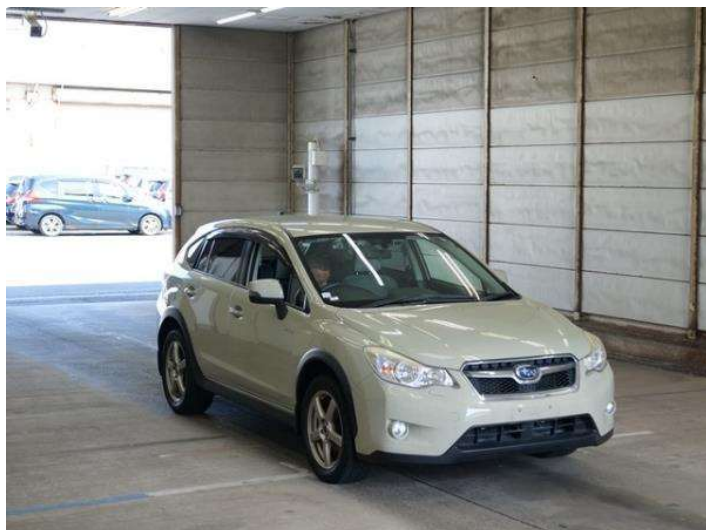

2013 Subaru Impreza XV 2.0i-L Eyesight

Purchase Price **POA**

Includes GST
Excludes on-road costs of \$595

Finance may be available on this vehicle. Ask one of our friendly staff for more information.

Gain peace of mind with Mechanical Breakdown Insurance. **Ask us how.**

- Top features**
- » ABS Brakes
 - » Air Conditioning
 - » Electric Windows
 - » Fog Lights
 - » Power Steering
 - » Spoiler
 - » Winker Mirror

Body Style
5 door, SUV / 4x4

Odometer
98,171 km

Engine
1990 cc, Hybrid

Fuel Type
Hybrid

Transmission
Automatic, 4WD

Wheels
-

VIN
-

Interior
Gray

Safety
-

Reg No.
-

Ext Colour
Khaki