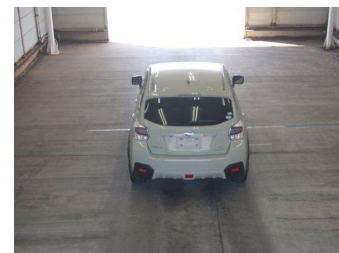

2013 Subaru Impreza XV 2.0i-L Eyesight

Purchase Price **POA**

Includes GST
Excludes on-road costs of \$595

Finance may be available on this vehicle. Ask one of our friendly staff for more information.

Gain peace of mind with Mechanical Breakdown Insurance. **Ask us how.**

- Top features**
- » ABS Brakes
 - » Air Conditioning
 - » Electric Windows
 - » Fog Lights
 - » Power Steering
 - » Spoiler
 - » Winker Mirror

Body Style
5 door, SUV / 4x4

Odometer
98,171 km

Engine
1990 cc, Hybrid