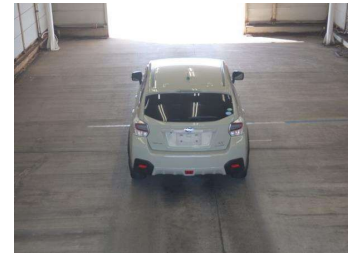

2013 Subaru Impreza XV 2.0i-L Eyesight

Purchase Price **$11,200**

Includes GST
Excludes on-road costs of $595

Finance may be available on this vehicle. Ask one of our friendly staff for more information.

Gain peace of mind with Mechanical Breakdown Insurance. **Ask us how.**

1. **Top features**
2. » ABS Brakes
   - » Air Conditioning
   - » Electric Windows
   - » Fog Lights
   - » Power Steering
   - » Spoiler
   - » Winker Mirror

Body Style
5 door, SUV / 4x4

Odometer
98,171 km

Engine
1990 cc, Hybrid

Fuel Type
Hybrid

Transmission
Automatic, 4WD

Wheels
-

VIN
-

Interior
Gray

Safety
-

Reg No.

-

Ext Colour

Khaki

History

-

Seats

5 seats

CO2 Emissions

-

Energy Economy

-

Stock ID: 1106776

Jan Japan - East Tamaki | Phone 09 972 1204 | Email sales@janjapan.co.nz
10 Progressive Way, East Tamaki, Auckland 2016, New Zealand
www.janjapan.co.nz

★★★★★
4.30 | 284 reviews