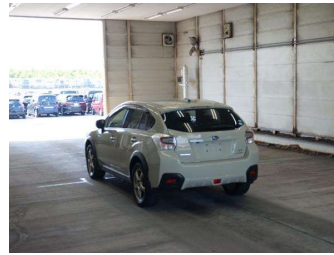

2013 Subaru Impreza XV 2.0i-L Eyesight

Purchase Price **$11,200**

Includes GST
Excludes on-road costs of $595

Finance may be available on this vehicle. Ask one of our friendly staff for more information.

Gain peace of mind with Mechanical Breakdown Insurance. **Ask us how.**

1. **Top features**
2. » ABS Brakes
   - » Air Conditioning
   - » Electric Windows
   - » Fog Lights
   - » Power Steering
   - » Spoiler
   - » Winker Mirror

Body Style
5 door, SUV / 4x4

Odometer
98,171 km

Engine
1990 cc, Hybrid

Fuel Type
Hybrid

Transmission
Automatic, 4WD

Wheels
-

VIN
-

Interior
Gray

Safety
-

Reg No.

-

Ext Colour

Khaki

History

-

Seats

5 seats

CO2 Emissions

-

Energy Economy

-

Stock ID: 1106776

Jan Japan - East Tamaki | Phone 09 972 1204 | Email sales@janjapan.co.nz
10 Progressive Way, East Tamaki, Auckland 2016, New Zealand
www.janjapan.co.nz

★★★★★
4.30 | 284 reviews