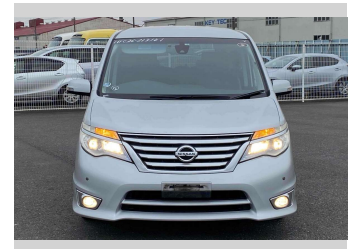

2014 Nissan Serena Highway Star S-Hybrid

Purchase Price **POA**

Includes GST
Excludes on-road costs of \$595

Finance may be available on this vehicle. Ask one of our friendly staff for more information.

Gain peace of mind with Mechanical Breakdown Insurance. **Ask us how.**

- Top features**
- » ABS Brakes
 - » Air Conditioning
 - » Electric Windows
 - » Fog Lights
 - » Power Steering
 - » Winker Mirror

Body Style
5 door, Van

Odometer
97,552 km

Engine
2000 cc, Hybrid

Fuel Type
Hybrid

Transmission
Automatic, 2WD

Wheels
-

VIN
-

Interior
Gray

Safety
-

Reg No.
-

Ext Colour
Silver

History
-