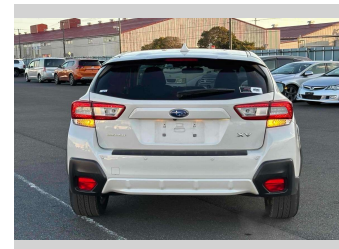

# 2019 Subaru XV 2.0i-L EyeSight

**Purchase Price** **\$20,080**

Includes GST  
Excludes on-road costs of \$595

Finance may be available on this vehicle. Ask one of our friendly staff for more information.

Body Style  
**5 door, SUV / 4x4**

Odometer  
**97,300 km**

Engine  
**2000 cc**

Fuel Type  
**Petrol**

Transmission  
**Automatic, 4WD**

Wheels  
-

VIN  
-

Interior  
**Gray**