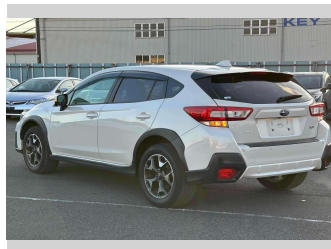

# 2019 Subaru XV 2.0i-L EyeSight

**Purchase Price** **\$20,080**

Includes GST  
Excludes on-road costs of \$595

Finance may be available on this vehicle. Ask one of our friendly staff for more information.

Body Style  
**5 door, SUV / 4x4**

Odometer  
**97,300 km**

Engine  
**2000 cc**

Fuel Type  
**Petrol**

Transmission  
**Automatic, 4WD**

Wheels  
-

VIN  
-

Interior  
**Gray**