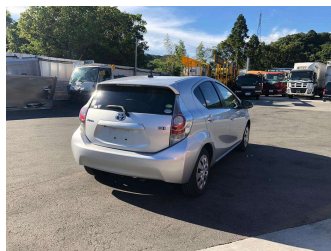

# 2014 Toyota Aqua S

**Purchase Price** **POA**

Includes GST  
Excludes on-road costs of \$595

Finance may be available on this vehicle. Ask one of our friendly staff for more information.

Gain peace of mind with Mechanical Breakdown Insurance. **Ask us how.**

- Top features**
- » ABS Brakes
  - » Air Conditioning
  - » Electric Windows
  - » Power Steering

Body Style  
**5 door, Hatchback**

Odometer  
**103,083 km**

Engine  
**1500 cc, Hybrid**

Fuel Type  
**Hybrid**

Transmission  
**Automatic, 2WD**

Wheels  
-

VIN  
-

Interior  
**Gray**

Safety  
-

Reg No.  
-

Ext Colour  
**Silver**

History  
-