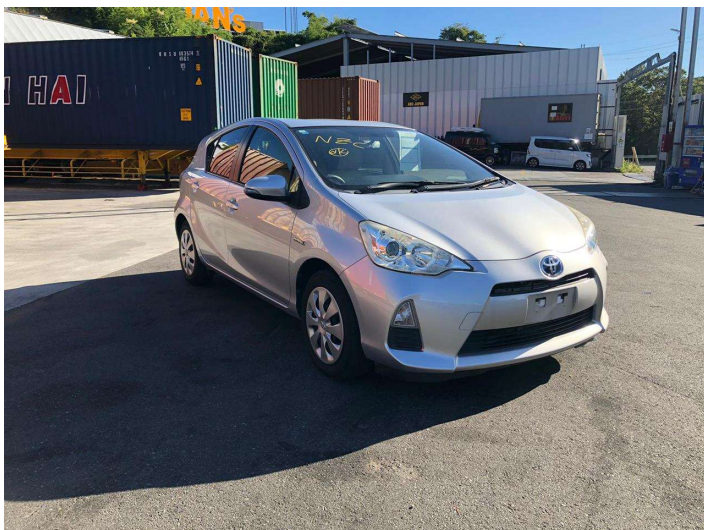

# 2014 Toyota Aqua S

**Purchase Price** **POA**

Includes GST  
Excludes on-road costs of \$595

Finance may be available on this vehicle. Ask one of our friendly staff for more information.

Gain peace of mind with Mechanical Breakdown Insurance. **Ask us how.**

- Top features**
- » ABS Brakes
  - » Air Conditioning
  - » Electric Windows
  - » Power Steering

Body Style  
**5 door, Hatchback**

Odometer  
**103,083 km**

Engine  
**1500 cc, Hybrid**

Fuel Type  
**Hybrid**

Transmission  
**Automatic, 2WD**

Wheels  
-

VIN  
-

Interior  
**Gray**

Safety  
-

Reg No.  
-

Ext Colour  
**Silver**

History  
-