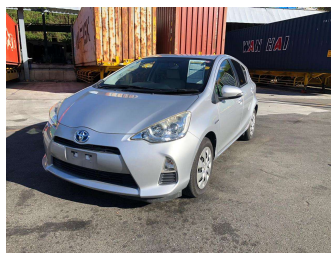

# 2014 Toyota Aqua S

**Purchase Price** **POA**

Includes GST  
Excludes on-road costs of \$595

Finance may be available on this vehicle. Ask one of our friendly staff for more information.

Gain peace of mind with Mechanical Breakdown Insurance. **Ask us how.**

- Top features**
- » ABS Brakes
  - » Air Conditioning
  - » Electric Windows
  - » Power Steering

Body Style  
**5 door, Hatchback**

Odometer  
**103,083 km**

Engine  
**1500 cc, Hybrid**

Fuel Type  
**Hybrid**

Transmission  
**Automatic, 2WD**

Wheels  
-

VIN  
-

Interior  
**Gray**

Safety  
-

Reg No.  
-

Ext Colour  
**Silver**

History  
-