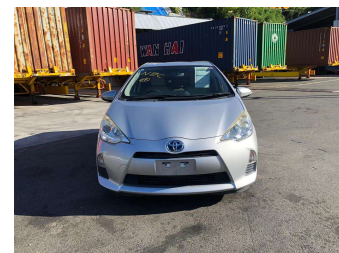

# 2014 Toyota Aqua S

**Purchase Price** **POA**

Includes GST  
Excludes on-road costs of \$595

Finance may be available on this vehicle. Ask one of our friendly staff for more information.

Gain peace of mind with Mechanical Breakdown Insurance. **Ask us how.**

- Top features**
- » ABS Brakes
  - » Air Conditioning
  - » Electric Windows
  - » Power Steering

Body Style  
**5 door, Hatchback**

Odometer  
**103,083 km**

Engine  
**1500 cc, Hybrid**

Fuel Type  
**Hybrid**

Transmission  
**Automatic, 2WD**

Wheels  
-

VIN  
-

Interior  
**Gray**

Safety  
-

Reg No.  
-

Ext Colour  
**Silver**

History  
-