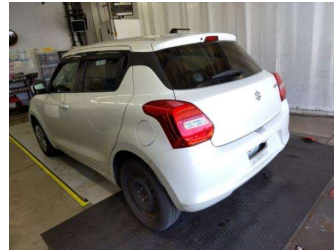

# 2019 Suzuki Swift

## Top features

- » ABS Brakes
- » Air Conditioning
- » Electric Windows
- » Power Steering

Body Style

**5 door, Hatchback**

Odometer

**74,495 km**

Engine

**1200 cc**