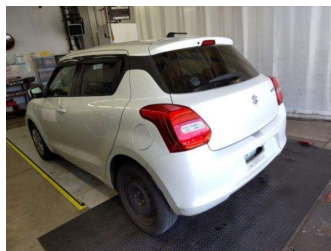

2019 Suzuki Swift

Purchase Price **\$13,900**

Includes GST
Excludes on-road costs of \$595

Finance may be available on this vehicle. Ask one of our friendly staff for more information.

Gain peace of mind with Mechanical Breakdown Insurance. **Ask us how.**

Top features

- » ABS Brakes
- » Air Conditioning
- » Electric Windows
- » Power Steering

Body Style
5 door, Hatchback

Odometer
74,495 km

Engine
1200 cc

Fuel Type
Petrol

Transmission
Automatic, 2WD

Wheels
-

VIN
-

Interior
Gray

Safety
-

Reg No.
-

Ext Colour
Pearl White

History
-

Seats
5 seats

CO2 Emissions
-