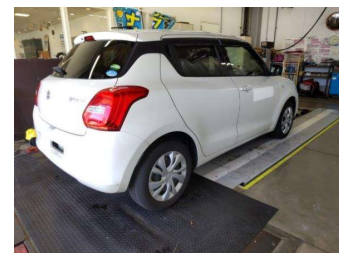

2019 Suzuki Swift

Purchase Price **\$13,900**

Includes GST
Excludes on-road costs of \$595

Finance may be available on this vehicle. Ask one of our friendly staff for more information.

Gain peace of mind with Mechanical Breakdown Insurance. **Ask us how.**

Top features

- » ABS Brakes
- » Air Conditioning
- » Electric Windows
- » Power Steering

Body Style
5 door, Hatchback

Odometer
74,495 km

Engine
1200 cc

Fuel Type
Petrol

Transmission
Automatic, 2WD

Wheels
-

VIN
-

Interior
Gray

Safety
-

Reg No.
-

Ext Colour
Pearl White

History
-

Seats
5 seats

CO2 Emissions
-