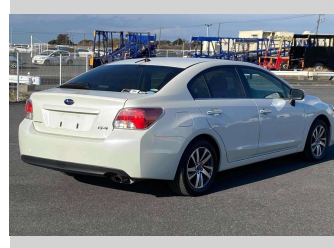

2016 Subaru Impreza G4 2.0I EyeSight Proud Edition

Purchase Price **\$12,900**

Includes GST
Excludes on-road costs of \$595

Finance may be available on this vehicle. Ask one of our friendly staff for more information.

Body Style
4 door, Sedan

Odometer
57,686 km

Engine
2000 cc

Fuel Type
Petrol

Transmission
Automatic, 4WD

Wheels
-

VIN
7AT0GF09X25021896

Interior
Gray

Safety

Based on 2024 UCSR rating for 12-16 models

Reg No.

-

Ext Colour
Pearl White

History

-

Seats
5 seats