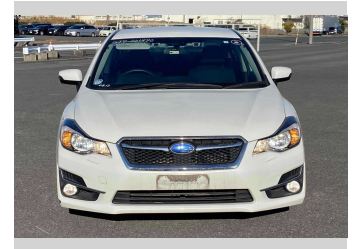

2016 Subaru Impreza G4 2.0I EyeSight Proud Edition

Purchase Price **\$12,900**

Includes GST
Excludes on-road costs of \$595

Finance may be available on this vehicle. Ask one of our friendly staff for more information.

Body Style
4 door, Sedan

Odometer
57,686 km

Engine
2000 cc

Fuel Type
Petrol

Transmission
Automatic, 4WD

Wheels
-

VIN
7AT0GF09X25021896

Interior
Gray