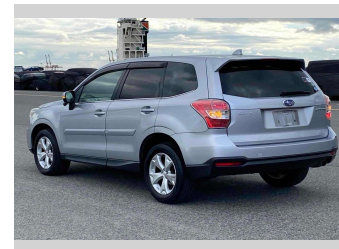

2014 Subaru Forester 2.0I-L EYESIGHT

Purchase Price **POA**

Includes GST
Excludes on-road costs of \$595

Finance may be available on this vehicle. Ask one of our friendly staff for more information.

Gain peace of mind with Mechanical Breakdown Insurance. **Ask us how.**

- Top features**
- » ABS Brakes
 - » Air Conditioning
 - » Electric Windows
 - » Fog Lights
 - » Power Steering
 - » Spoiler
 - » Winker Mirror

Body Style
5 door, SUV / 4x4

Odometer
75,531 km

Engine
2000 cc

Fuel Type
Petrol

Transmission
Automatic, 4WD

Wheels
-

VIN
-

Interior
Gray

Safety
-

Reg No.
-

Ext Colour
Silver