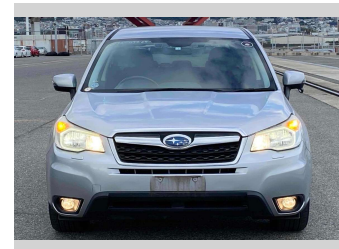

2014 Subaru Forester 2.0I-L EYESIGHT

Purchase Price **POA**

Includes GST
Excludes on-road costs of \$595

Finance may be available on this vehicle. Ask one of our friendly staff for more information.

Gain peace of mind with Mechanical Breakdown Insurance. **Ask us how.**

- Top features**
- » ABS Brakes
 - » Air Conditioning
 - » Electric Windows
 - » Fog Lights
 - » Power Steering
 - » Spoiler
 - » Winker Mirror

Body Style
5 door, SUV / 4x4

Odometer
75,531 km

Engine
2000 cc

Fuel Type
Petrol

Transmission
Automatic, 4WD

Wheels
-

VIN
-

Interior
Gray

Safety
-

Reg No.
-

Ext Colour
Silver