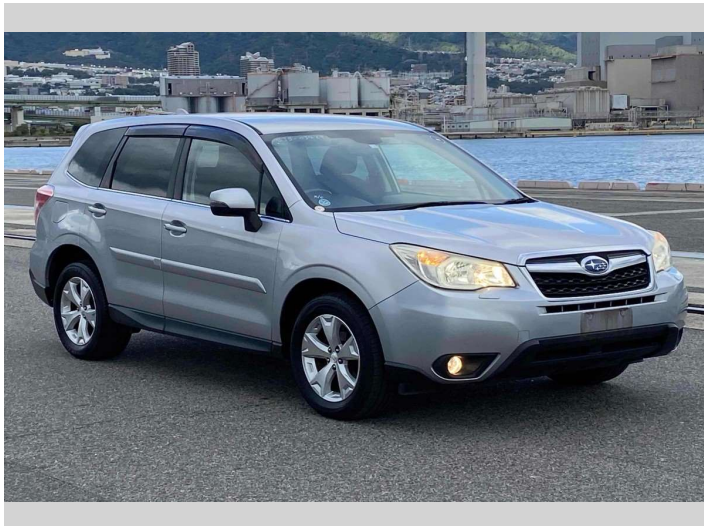

2014 Subaru Forester 2.0I-L EYESIGHT

Purchase Price **POA**

Includes GST
Excludes on-road costs of \$595

Finance may be available on this vehicle. Ask one of our friendly staff for more information.

Gain peace of mind with Mechanical Breakdown Insurance. **Ask us how.**

- Top features**
- » ABS Brakes
 - » Air Conditioning
 - » Electric Windows
 - » Fog Lights
 - » Power Steering
 - » Spoiler
 - » Winker Mirror

Body Style
5 door, SUV / 4x4

Odometer
75,531 km

Engine
2000 cc

Fuel Type
Petrol

Transmission
Automatic, 4WD

Wheels
-

VIN
-

Interior
Gray

Safety
-

Reg No.
-

Ext Colour
Silver