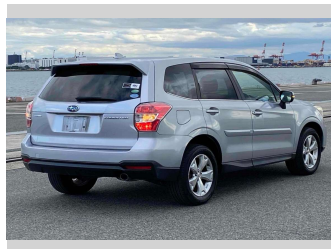

2014 Subaru Forester 2.0I-L EYESIGHT

Purchase Price **POA**

Includes GST
Excludes on-road costs of \$595

Finance may be available on this vehicle. Ask one of our friendly staff for more information.

Gain peace of mind with Mechanical Breakdown Insurance. **Ask us how.**

- Top features**
- » ABS Brakes
 - » Air Conditioning
 - » Electric Windows
 - » Fog Lights
 - » Power Steering
 - » Spoiler
 - » Winker Mirror

Body Style
5 door, SUV / 4x4

Odometer
75,531 km

Engine
2000 cc

Fuel Type
Petrol

Transmission
Automatic, 4WD

Wheels
-

VIN
-

Interior
Gray

Safety
-

Reg No.
-

Ext Colour
Silver